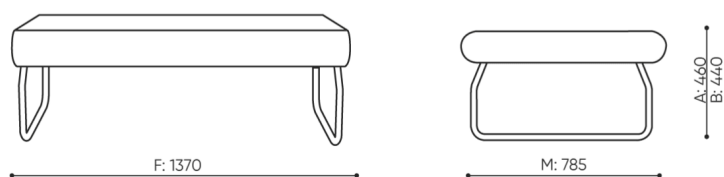

design:

Site du produit
[lien vers le site](#)

bejot:

dimensions

LG 402

H: 450 | 1 szt.
W: 1400 | St.
L: 800 | pc.

netto 28
brutto 32

LG 402

bejot:legvan

H: 240 | 1 szt.
W: 1410 | St.
L: 810 | pc.

netto 21
brutto 25

LG 420 0

- A seat height: overall dimensions
- B seat height
- C chair height: overall dimensions
- D backrest height
- F chair width: overall dimensions
- G seat width
- H backrest width
- K height from the floor to the armrest
- M chair depth: overall dimensions
- N seat depth / seat length

Dimensions are approximate and may vary depending on the selected product configuration. The requirements of the standard are always met.

mat riaux disponibles pour la collection

1st price group	Bond, Fenno, Keimo, Sawana
2nd price group	Alpa, Charles, Charles - Studio Design, Cura, Pastel, Roccia, Valencia
3rd price group	Ally, Ally SD, Alpa-Studio Design, Blazer, Cura SD, Easy SD, Oceanic, Silvertex , Silvertex - Studio Design, Synergy, Synergy - Studio Design, Valencia - Studio Design
4th price group	Heritage, Oceanic-Studio Design, Remix - Studio Design
5th price group	Accessoire, Steelcut Trio 3
Cuir	Leather
Metal	Metal - powder coated