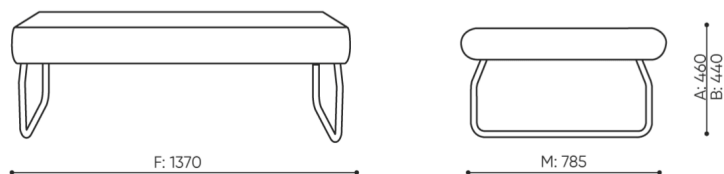

design:

Site du produit
[lien vers le site](#)

bejot:

dimensions

LG 402

H: 450 | 1 szt.
W: 1400 | St.
L: 800 | pc.

netto 28
brutto 32

LG 402

bejot:legvan

H: 240 | 1 szt.
W: 1410 | St.
L: 810 | pc.

netto 21
brutto 25

LG 420 0

- A seat height: overall dimensions
- B seat height
- C chair height: overall dimensions
- D backrest height
- F chair width: overall dimensions
- G seat width
- H backrest width
- K height from the floor to the armrest
- M chair depth: overall dimensions
- N seat depth / seat length

Dimensions are approximate and may vary depending on the selected product configuration. The requirements of the standard are always met.

mat riaux disponibles pour la collection

1st price group	Bond, Fenno, Keimo, Sawana
2nd price group	Alpa, Charles, Charles - Studio Design, Cura, Pastel, Roccia, Valencia
3rd price group	Ally, Ally SD, Alpa-Studio Design, Blazer, Cura SD, Easy SD, Oceanic, Silvertex , Silvertex - Studio Design, Synergy, Synergy - Studio Design, Valencia - Studio Design
4th price group	Heritage, Oceanic-Studio Design, Remix - Studio Design
5th price group	Accessoire, Steelcut Trio 3
Cuir	Leather
Metal	Metal - powder coated