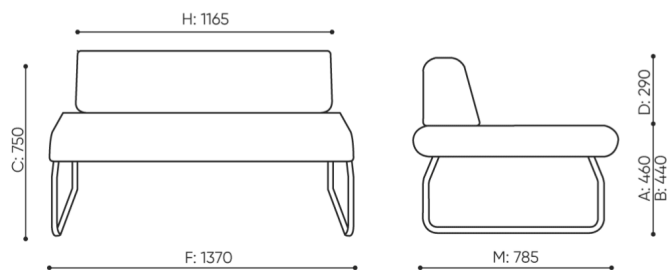

design:

Site du produit
[lien vers le site](#)

bejot:

dimensions

LG 402

H: 450 | 1 szt.
W: 1400 | St.
L: 800 | pc.

netto 28
brutto 32

LG 402

bejot:legvan

H: 240 | 1 szt.
W: 1410 | St.
L: 810 | pc.

netto 21
brutto 25

LG 420 0

- A seat height: overall dimensions
- B seat height
- C chair height: overall dimensions
- D backrest height
- F chair width: overall dimensions
- G seat width
- H backrest width
- K height from the floor to the armrest
- M chair depth: overall dimensions
- N seat depth / seat length

Dimensions are approximate and may vary depending on the selected product configuration. The requirements of the standard are always met.

mat riaux disponibles pour la collection

1st price group	Bond, Fenno, Keimo, Sawana
2nd price group	Alpa, Charles, Charles - Studio Design, Cura, Pastel, Roccia, Valencia
3rd price group	Ally, Ally SD, Alpa-Studio Design, Blazer, Cura SD, Easy SD, Oceanic, Silvertex , Silvertex - Studio Design, Synergy, Synergy - Studio Design, Valencia - Studio Design
4th price group	Heritage, Oceanic-Studio Design, Remix - Studio Design
5th price group	Accessoire, Steelcut Trio 3
Cuir	Leather
Metal	Metal - powder coated