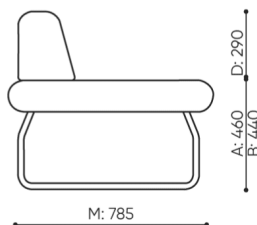

**design:**

**Site du produit**  
[lien vers le site](#)

**bejot:**

# dimensions

LG 403

H: 450 | 1 szt.  
W: 2190 | St.  
L: 800 | pc.

netto 44  
brutto 49

LG 403

bejot:legvan

H: 250 | 1 szt.  
W: 2140 | St.  
L: 840 | pc.

netto 31  
brutto 35

LG 430 0

- A seat height: overall dimensions
- B seat height
- C chair height: overall dimensions
- D backrest height
- F chair width: overall dimensions
- G seat width
- H backrest width
- K height from the floor to the armrest
- M chair depth: overall dimensions
- N seat depth / seat length

Dimensions are approximate and may vary depending on the selected product configuration. The requirements of the standard are always met.