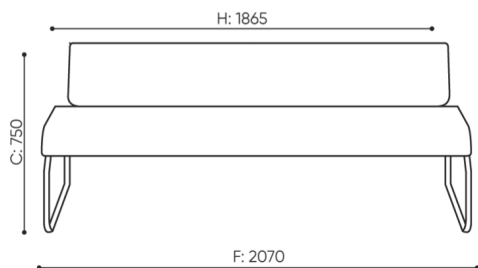

**design:**

**Site du produit**  
[lien vers le site](#)

**bejot:**

# dimensions

LG 403

H: 450 | 1 szt.  
W: 2190 | St.  
L: 800 | pc.

netto 44  
brutto 49

LG 403

bejot:legvan

H: 250 | 1 szt.  
W: 2140 | St.  
L: 840 | pc.

netto 31  
brutto 35

LG 430 0

- A seat height: overall dimensions
- B seat height
- C chair height: overall dimensions
- D backrest height
- F chair width: overall dimensions
- G seat width
- H backrest width
- K height from the floor to the armrest
- M chair depth: overall dimensions
- N seat depth / seat length

Dimensions are approximate and may vary depending on the selected product configuration. The requirements of the standard are always met.