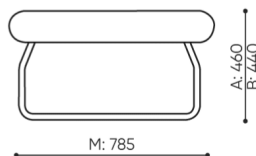

# dimensions

LG 403

H: 450 | 1 szt.  
W: 2190 | St.  
L: 800 | pc.

netto 44  
brutto 49

LG 403

bejot:legvan

H: 250 | 1 szt.  
W: 2140 | St.  
L: 840 | pc.

netto 31  
brutto 35

LG 430 0

- A seat height: overall dimensions
- B seat height
- C chair height: overall dimensions
- D backrest height
- F chair width: overall dimensions
- G seat width
- H backrest width
- K height from the floor to the armrest
- M chair depth: overall dimensions
- N seat depth / seat length

Dimensions are approximate and may vary depending on the selected product configuration. The requirements of the standard are always met.