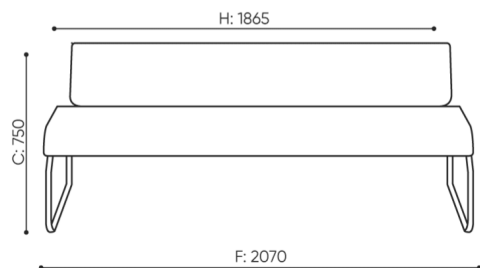

design:

Site du produit
[lien vers le site](#)

bejot:

dimensions

LG 403

H: 450 | 1 szt.
W: 2190 | St.
L: 800 | pc.

netto 44
brutto 49

LG 403

bejot:legvan

H: 250 | 1 szt.
W: 2140 | St.
L: 840 | pc.

netto 31
brutto 35

LG 430 0

- A seat height: overall dimensions
- B seat height
- C chair height: overall dimensions
- D backrest height
- F chair width: overall dimensions
- G seat width
- H backrest width
- K height from the floor to the armrest
- M chair depth: overall dimensions
- N seat depth / seat length

Dimensions are approximate and may vary depending on the selected product configuration. The requirements of the standard are always met.

mat riaux disponibles pour la collection

1st price group	Bond, Fenno, Keimo, Sawana
2nd price group	Alpa, Charles, Charles - Studio Design, Cura, Pastel, Roccia, Valencia
3rd price group	Ally, Ally SD, Alpa-Studio Design, Blazer, Cura SD, Easy SD, Oceanic, Silvertex , Silvertex - Studio Design, Synergy, Synergy - Studio Design, Valencia - Studio Design
4th price group	Heritage, Oceanic-Studio Design, Remix - Studio Design
5th price group	Accessoire, Steelcut Trio 3
Cuir	Leather
Metal	Metal - powder coated