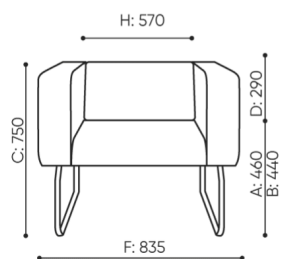

design:

Site du produit
[lien vers le site](#)

bejot:

dimensions

LG 421

H: 480
W: 810
L: 800

1 szt.
St.
pc.

netto 23
brutto 27

LG 421

- A seat height: overall dimensions
- B seat height
- C chair height: overall dimensions
- D backrest height
- F chair width: overall dimensions
- G seat width
- H backrest width
- K height from the floor to the armrest
- M chair depth: overall dimensions
- N seat depth / seat length

Dimensions are approximate and may vary depending on the selected product configuration. The requirements of the standard are always met.

mat riaux disponibles pour la collection

1st price group	Bond, Fenno, Keimo, Sawana
2nd price group	Alpa, Charles, Charles - Studio Design, Cura, Pastel, Roccia, Valencia
3rd price group	Ally, Ally SD, Alpa-Studio Design, Blazer, Cura SD, Easy SD, Oceanic, Silvertex , Silvertex - Studio Design, Synergy, Synergy - Studio Design, Valencia - Studio Design
4th price group	Heritage, Oceanic-Studio Design, Remix - Studio Design
5th price group	Accessoire, Steelcut Trio 3
Cuir	Leather
Metal	Metal - powder coated