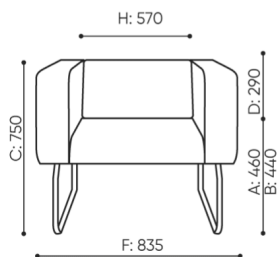

design:

Site du produit
[lien vers le site](#)

bejot:

dimensions

LG 421

H: 480
W: 810
L: 800

1 szt.
St.
pc.

netto 23
brutto 27

LG 421

- A seat height: overall dimensions
- B seat height
- C chair height: overall dimensions
- D backrest height
- F chair width: overall dimensions
- G seat width
- H backrest width
- K height from the floor to the armrest
- M chair depth: overall dimensions
- N seat depth / seat length

Dimensions are approximate and may vary depending on the selected product configuration. The requirements of the standard are always met.

mat riaux disponibles pour la collection

1st price group	Bond, Fenno, Keimo, Sawana
2nd price group	Alpa, Charles, Charles - Studio Design, Cura, Pastel, Roccia, Valencia
3rd price group	Ally, Ally SD, Alpa-Studio Design, Blazer, Cura SD, Easy SD, Oceanic, Silvertex , Silvertex - Studio Design, Synergy, Synergy - Studio Design, Valencia - Studio Design
4th price group	Heritage, Oceanic-Studio Design, Remix - Studio Design
5th price group	Accessoire, Steelcut Trio 3
Cuir	Leather
Metal	Metal - powder coated