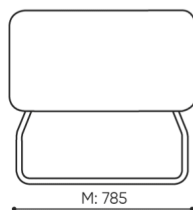

design:

Site du produit
[lien vers le site](#)

bejot:

dimensions

LG 421

H: 480
W: 810
L: 800

1 szt.
St.
pc.

netto 23
brutto 27

LG 421

- A seat height: overall dimensions
- B seat height
- C chair height: overall dimensions
- D backrest height
- F chair width: overall dimensions
- G seat width
- H backrest width
- K height from the floor to the armrest
- M chair depth: overall dimensions
- N seat depth / seat length

Dimensions are approximate and may vary depending on the selected product configuration. The requirements of the standard are always met.

mat riaux disponibles pour la collection

1st price group	Bond, Fenno, Keimo, Sawana
2nd price group	Alpa, Charles, Charles - Studio Design, Cura, Pastel, Roccia, Valencia
3rd price group	Ally, Ally SD, Alpa-Studio Design, Blazer, Cura SD, Easy SD, Oceanic, Silvertex , Silvertex - Studio Design, Synergy, Synergy - Studio Design, Valencia - Studio Design
4th price group	Heritage, Oceanic-Studio Design, Remix - Studio Design
5th price group	Accessoire, Steelcut Trio 3
Cuir	Leather
Metal	Metal - powder coated