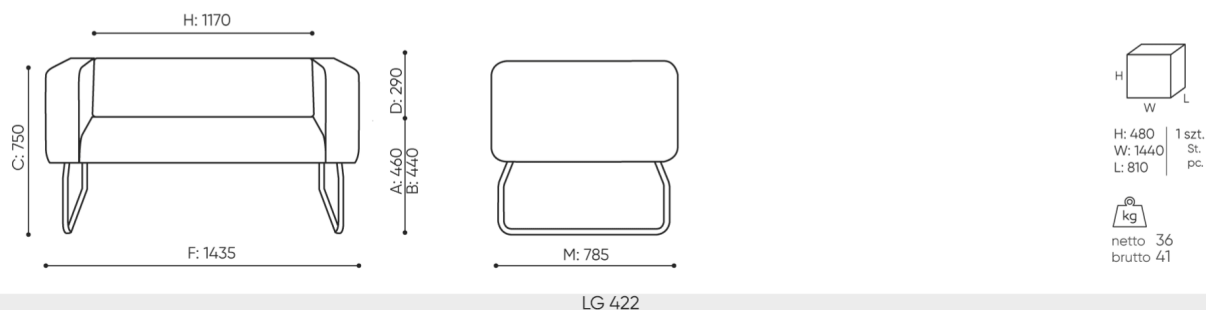

**design:**

**Site du produit**  
[lien vers le site](#)

**bejot:**

# dimensions

LG 422

- A seat height: overall dimensions
- B seat height
- C chair height: overall dimensions
- D backrest height
- F chair width: overall dimensions
- G seat width
- H backrest width
- K height from the floor to the armrest
- M chair depth: overall dimensions
- N seat depth / seat length

Dimensions are approximate and may vary depending on the selected product configuration. The requirements of the standard are always met.