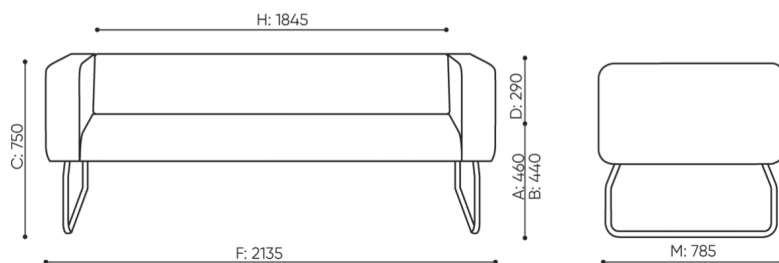

**design:**

**Site du produit**  
[lien vers le site](#)

**bejot:**

# dimensions

LG 423

H: 450 | 1 szt.  
W: 2190 | St.  
L: 790 | pc

netto 52  
brutto 57

LG 423

- A seat height: overall dimensions
- B seat height
- C chair height: overall dimensions
- D backrest height
- F chair width: overall dimensions
- G seat width
- H backrest width
- K height from the floor to the armrest
- M chair depth: overall dimensions
- N seat depth / seat length

Dimensions are approximate and may vary depending on the selected product configuration. The requirements of the standard are always met.