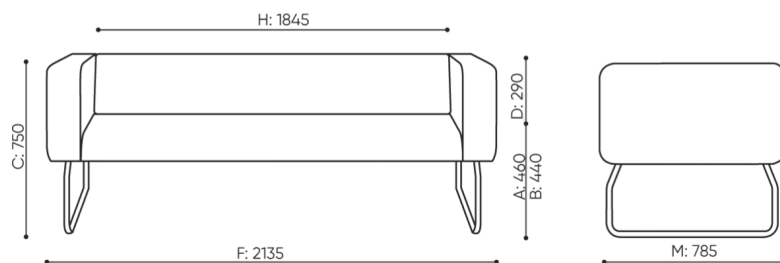

design:

Site du produit
[lien vers le site](#)

bejot:

dimensions

LG 423

H: 450 | 1 szt.
W: 2190 | St.
L: 790 | pc.

netto 52
brutto 57

LG 423

- A seat height: overall dimensions
- B seat height
- C chair height: overall dimensions
- D backrest height
- F chair width: overall dimensions
- G seat width
- H backrest width
- K height from the floor to the armrest
- M chair depth: overall dimensions
- N seat depth / seat length