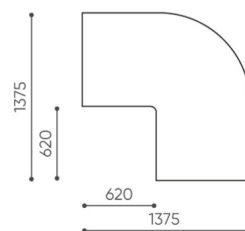

design:

Site du produit
[lien vers le site](#)

bejot:

dimensions

LG 45

LG 45 1 IN

bejot:legvan

LG 45 1 OUT

LG 45 0

- A** seat height: overall dimensions
- B** seat height
- C** chair height: overall dimensions
- D** backrest height
- F** chair width: overall dimensions
- G** seat width
- H** backrest width
- K** height from the floor to the armrest
- M** chair depth: overall dimensions
- N** seat depth / seat length