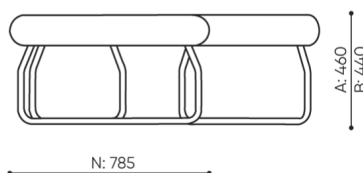

design:

Site du produit
[lien vers le site](#)

bejot:

dimensions

LG 45

LG 45 1 IN

bejot:legvan

LG 45 1 OUT

LG 45 0

- A** seat height: overall dimensions
- B** seat height
- C** chair height: overall dimensions
- D** backrest height
- F** chair width: overall dimensions
- G** seat width
- H** backrest width
- K** height from the floor to the armrest
- M** chair depth: overall dimensions
- N** seat depth / seat length