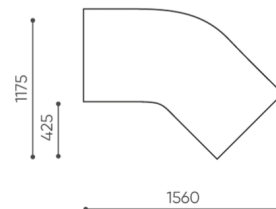

design:

Site du produit
[lien vers le site](#)

bejot:

dimensions

LG 45

LG 45 1 IN

bejot:legvan

LG 45 1 OUT

LG 45 0

- A** seat height: overall dimensions
- B** seat height
- C** chair height: overall dimensions
- D** backrest height
- F** chair width: overall dimensions
- G** seat width
- H** backrest width
- K** height from the floor to the armrest
- M** chair depth: overall dimensions
- N** seat depth / seat length