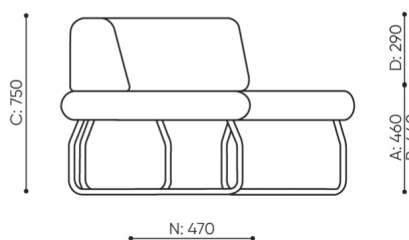

design:

Site du produit
[lien vers le site](#)

bejot:

dimensions

LG 45

LG 45 1 IN

bejot:legvan

LG 45 1 OUT

LG 45 0

- A** seat height: overall dimensions
- B** seat height
- C** chair height: overall dimensions
- D** backrest height
- F** chair width: overall dimensions
- G** seat width
- H** backrest width
- K** height from the floor to the armrest
- M** chair depth: overall dimensions
- N** seat depth / seat length

Dimensions are approximate and may vary depending on the selected product configuration. The requirements of the standard are always met.

mat riaux disponibles pour la collection

1st price group	Bond, Fenno, Keimo, Sawana
2nd price group	Alpa, Charles, Charles - Studio Design, Cura, Pastel, Roccia, Valencia
3rd price group	Ally, Ally SD, Alpa-Studio Design, Blazer, Cura SD, Easy SD, Oceanic, Silvertex , Silvertex - Studio Design, Synergy, Synergy - Studio Design, Valencia - Studio Design
4th price group	Heritage, Oceanic-Studio Design, Remix - Studio Design
5th price group	Accessoire, Steelcut Trio 3
Cuir	Leather
Metal	Metal - powder coated