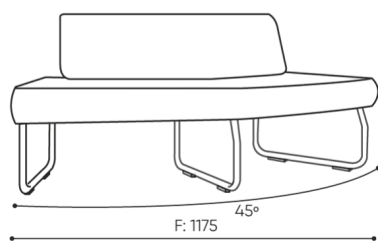

design:

Site du produit
[lien vers le site](#)

bejot:

dimensions

LG 45

LG 45 1 IN

bejot:legvan

LG 45 1 OUT

LG 45 0

- A** seat height: overall dimensions
- B** seat height
- C** chair height: overall dimensions
- D** backrest height
- F** chair width: overall dimensions
- G** seat width
- H** backrest width
- K** height from the floor to the armrest
- M** chair depth: overall dimensions
- N** seat depth / seat length