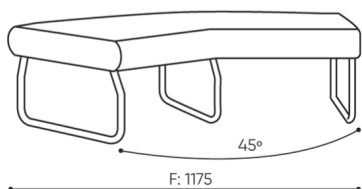

design:

Site du produit
[lien vers le site](#)

bejot:

dimensions

LG 45

LG 45 1 IN

bejot:legvan

LG 45 1 OUT

LG 45 0

- A** seat height: overall dimensions
- B** seat height
- C** chair height: overall dimensions
- D** backrest height
- F** chair width: overall dimensions
- G** seat width
- H** backrest width
- K** height from the floor to the armrest
- M** chair depth: overall dimensions
- N** seat depth / seat length