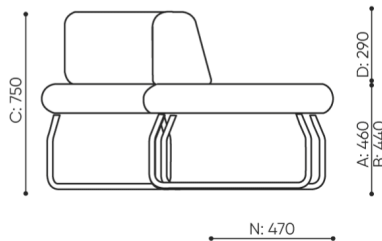

design:

Site du produit
[lien vers le site](#)

bejot:

dimensions

LG 45

LG 45 1 IN

bejot:legvan

LG 45 1 OUT

LG 45 0

- A** seat height: overall dimensions
- B** seat height
- C** chair height: overall dimensions
- D** backrest height
- F** chair width: overall dimensions
- G** seat width
- H** backrest width
- K** height from the floor to the armrest
- M** chair depth: overall dimensions
- N** seat depth / seat length