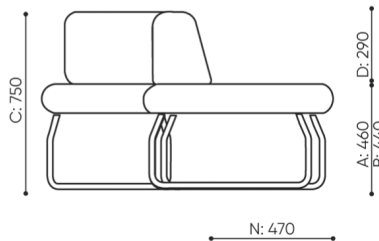

design:

Site du produit
[lien vers le site](#)

bejot:

dimensions

LG 45

LG 45 1 IN

bejot:legvan

LG 45 1 OUT

LG 45 0

- A** seat height: overall dimensions
- B** seat height
- C** chair height: overall dimensions
- D** backrest height
- F** chair width: overall dimensions
- G** seat width
- H** backrest width
- K** height from the floor to the armrest
- M** chair depth: overall dimensions
- N** seat depth / seat length