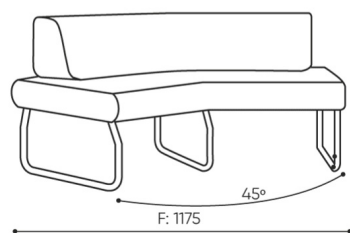

design:

Site du produit
[lien vers le site](#)

bejot:

dimensions

LG 45

LG 45 1 IN

bejot:legvan

LG 45 1 OUT

LG 45 0

- A** seat height: overall dimensions
- B** seat height
- C** chair height: overall dimensions
- D** backrest height
- F** chair width: overall dimensions
- G** seat width
- H** backrest width
- K** height from the floor to the armrest
- M** chair depth: overall dimensions
- N** seat depth / seat length