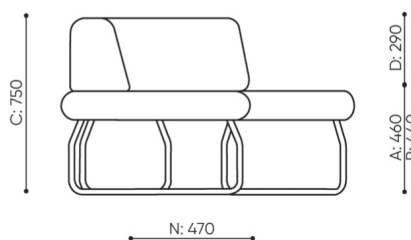

design:

Site du produit
[lien vers le site](#)

bejot:

dimensions

LG 45

LG 45 1 IN

bejot:legvan

LG 45 1 OUT

LG 45 0

- A** seat height: overall dimensions
- B** seat height
- C** chair height: overall dimensions
- D** backrest height
- F** chair width: overall dimensions
- G** seat width
- H** backrest width
- K** height from the floor to the armrest
- M** chair depth: overall dimensions
- N** seat depth / seat length

Dimensions are approximate and may vary depending on the selected product configuration. The requirements of the standard are always met.

mat riaux disponibles pour la collection

1st price group	Bond, Fenno, Keimo, Sawana
2nd price group	Alpa, Charles, Charles - Studio Design, Cura, Pastel, Roccia, Valencia
3rd price group	Ally, Ally SD, Alpa-Studio Design, Blazer, Cura SD, Easy SD, Oceanic, Silvertex , Silvertex - Studio Design, Synergy, Synergy - Studio Design, Valencia - Studio Design
4th price group	Heritage, Oceanic-Studio Design, Remix - Studio Design
5th price group	Accessoire, Steelcut Trio 3
Cuir	Leather
Metal	Metal - powder coated