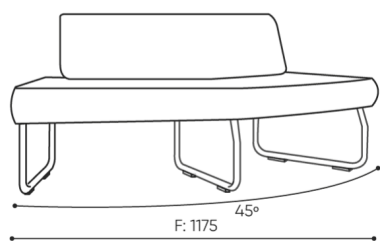

design:

Site du produit
[lien vers le site](#)

bejot:

dimensions

LG 45

LG 45 1 IN

bejot:legvan

LG 45 1 OUT

LG 45 0

- A** seat height: overall dimensions
- B** seat height
- C** chair height: overall dimensions
- D** backrest height
- F** chair width: overall dimensions
- G** seat width
- H** backrest width
- K** height from the floor to the armrest
- M** chair depth: overall dimensions
- N** seat depth / seat length