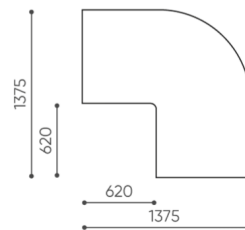

design:

Site du produit
[lien vers le site](#)

bejot:

dimensions

LG 45

LG 45 1 IN

bejot:legvan

LG 45 1 OUT

LG 45 0

- A** seat height: overall dimensions
- B** seat height
- C** chair height: overall dimensions
- D** backrest height
- F** chair width: overall dimensions
- G** seat width
- H** backrest width
- K** height from the floor to the armrest
- M** chair depth: overall dimensions
- N** seat depth / seat length