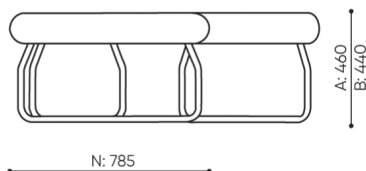

design:

Site du produit
[lien vers le site](#)

bejot:

dimensions

LG 45

LG 45 1 IN

bejot:legvan

LG 45 1 OUT

LG 45 0

- A** seat height: overall dimensions
- B** seat height
- C** chair height: overall dimensions
- D** backrest height
- F** chair width: overall dimensions
- G** seat width
- H** backrest width
- K** height from the floor to the armrest
- M** chair depth: overall dimensions
- N** seat depth / seat length