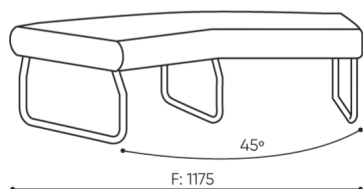

design:

Site du produit
[lien vers le site](#)

bejot:

dimensions

LG 45

LG 45 1 IN

bejot:legvan

LG 45 1 OUT

LG 45 0

- A** seat height: overall dimensions
- B** seat height
- C** chair height: overall dimensions
- D** backrest height
- F** chair width: overall dimensions
- G** seat width
- H** backrest width
- K** height from the floor to the armrest
- M** chair depth: overall dimensions
- N** seat depth / seat length