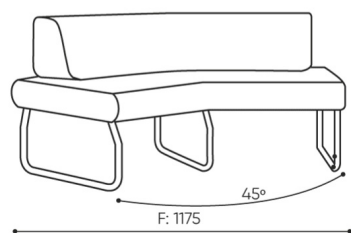

design:

Site du produit
[lien vers le site](#)

bejot:

dimensions

LG 45

LG 45 1 IN

bejot:legvan

LG 45 1 OUT

LG 45 0

- A** seat height: overall dimensions
- B** seat height
- C** chair height: overall dimensions
- D** backrest height
- F** chair width: overall dimensions
- G** seat width
- H** backrest width
- K** height from the floor to the armrest
- M** chair depth: overall dimensions
- N** seat depth / seat length