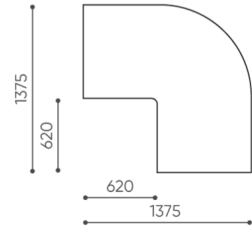

design:

Site du produit
[lien vers le site](#)

bejot:

dimensions

LG 90

LG 90 1 IN

bejot:legvan

LG 90 1 OUT

LG 90 0

- A** seat height: overall dimensions
- B** seat height
- C** chair height: overall dimensions
- D** backrest height
- F** chair width: overall dimensions
- G** seat width
- H** backrest width
- K** height from the floor to the armrest
- M** chair depth: overall dimensions
- N** seat depth / seat length