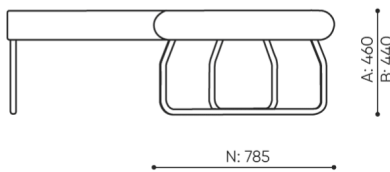

design:

Site du produit
[lien vers le site](#)

bejot:

dimensions

LG 90

LG 90 1 IN

bejot:legvan

LG 90 1 OUT

LG 90 0

- A** seat height: overall dimensions
- B** seat height
- C** chair height: overall dimensions
- D** backrest height
- F** chair width: overall dimensions
- G** seat width
- H** backrest width
- K** height from the floor to the armrest
- M** chair depth: overall dimensions
- N** seat depth / seat length