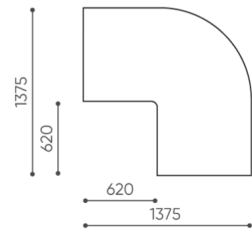

design:

Site du produit
[lien vers le site](#)

bejot:

dimensions

LG 90

LG 90 1 IN

bejot:legvan

LG 90 1 OUT

LG 90 0

- A** seat height: overall dimensions
- B** seat height
- C** chair height: overall dimensions
- D** backrest height
- F** chair width: overall dimensions
- G** seat width
- H** backrest width
- K** height from the floor to the armrest
- M** chair depth: overall dimensions
- N** seat depth / seat length