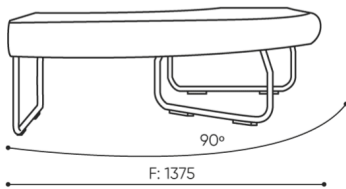

design:

Site du produit
[lien vers le site](#)

bejot:

dimensions

LG 90

LG 90 1 IN

bejot:legvan

LG 90 1 OUT

LG 90 0

- A** seat height: overall dimensions
- B** seat height
- C** chair height: overall dimensions
- D** backrest height
- F** chair width: overall dimensions
- G** seat width
- H** backrest width
- K** height from the floor to the armrest
- M** chair depth: overall dimensions
- N** seat depth / seat length