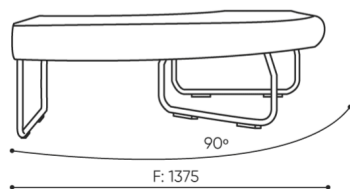

design:

Site du produit
[lien vers le site](#)

bejot:

dimensions

LG 90

LG 90 1 IN

bejot:legvan

LG 90 1 OUT

LG 90 0

- A** seat height: overall dimensions
- B** seat height
- C** chair height: overall dimensions
- D** backrest height
- F** chair width: overall dimensions
- G** seat width
- H** backrest width
- K** height from the floor to the armrest
- M** chair depth: overall dimensions
- N** seat depth / seat length