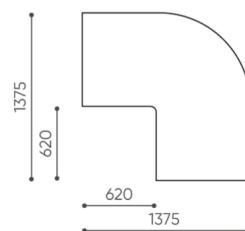

design:

Site du produit
[lien vers le site](#)

bejot:

dimensions

LG 90

LG 90 1 IN

bejot:legvan

LG 90 1 OUT

LG 90 0

- A** seat height: overall dimensions
- B** seat height
- C** chair height: overall dimensions
- D** backrest height
- F** chair width: overall dimensions
- G** seat width
- H** backrest width
- K** height from the floor to the armrest
- M** chair depth: overall dimensions
- N** seat depth / seat length