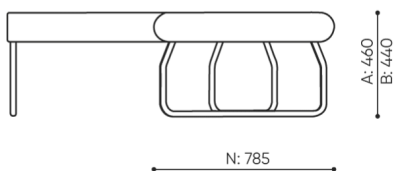

design:

Site du produit
[lien vers le site](#)

bejot:

dimensions

LG 90

LG 90 1 IN

bejot:legvan

LG 90 1 OUT

LG 90 0

- A** seat height: overall dimensions
- B** seat height
- C** chair height: overall dimensions
- D** backrest height
- F** chair width: overall dimensions
- G** seat width
- H** backrest width
- K** height from the floor to the armrest
- M** chair depth: overall dimensions
- N** seat depth / seat length