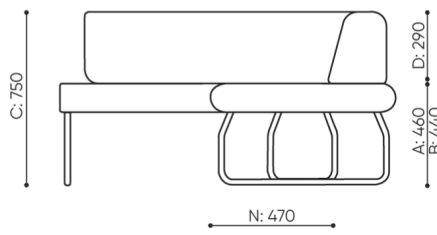

design:

Site du produit
[lien vers le site](#)

bejot:

dimensions

LG 90

LG 90 1 IN

bejot:legvan

LG 90 1 OUT

LG 90 0

- A** seat height: overall dimensions
- B** seat height
- C** chair height: overall dimensions
- D** backrest height
- F** chair width: overall dimensions
- G** seat width
- H** backrest width
- K** height from the floor to the armrest
- M** chair depth: overall dimensions
- N** seat depth / seat length