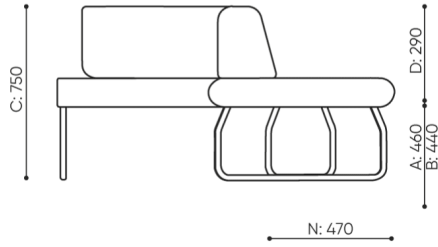

design:

Site du produit
[lien vers le site](#)

bejot:

dimensions

LG 90

LG 90 1 IN

bejot:legvan

LG 90 1 OUT

LG 90 0

- A** seat height: overall dimensions
- B** seat height
- C** chair height: overall dimensions
- D** backrest height
- F** chair width: overall dimensions
- G** seat width
- H** backrest width
- K** height from the floor to the armrest
- M** chair depth: overall dimensions
- N** seat depth / seat length