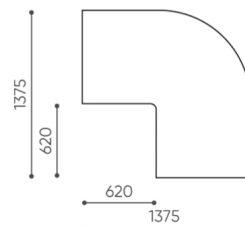

design:

Site du produit
[lien vers le site](#)

bejot:

dimensions

LG 90

LG 90 1 IN

bejot:legvan

LG 90 1 OUT

LG 90 0

- A** seat height: overall dimensions
- B** seat height
- C** chair height: overall dimensions
- D** backrest height
- F** chair width: overall dimensions
- G** seat width
- H** backrest width
- K** height from the floor to the armrest
- M** chair depth: overall dimensions
- N** seat depth / seat length