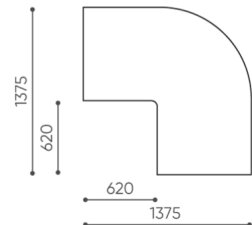

design:

Site du produit
[lien vers le site](#)

bejot:

dimensions

LG 90

LG 90 1 IN

bejot:legvan

LG 90 1 OUT

LG 90 0

- A** seat height: overall dimensions
- B** seat height
- C** chair height: overall dimensions
- D** backrest height
- F** chair width: overall dimensions
- G** seat width
- H** backrest width
- K** height from the floor to the armrest
- M** chair depth: overall dimensions
- N** seat depth / seat length