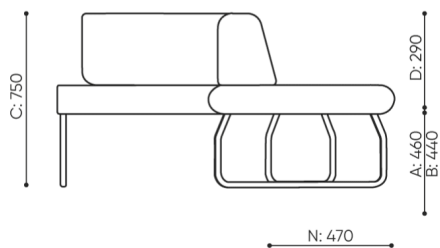

design:

Site du produit
[lien vers le site](#)

bejot:

dimensions

LG 90

LG 90 1 IN

bejot:legvan

LG 90 1 OUT

LG 90 0

- A** seat height: overall dimensions
- B** seat height
- C** chair height: overall dimensions
- D** backrest height
- F** chair width: overall dimensions
- G** seat width
- H** backrest width
- K** height from the floor to the armrest
- M** chair depth: overall dimensions
- N** seat depth / seat length