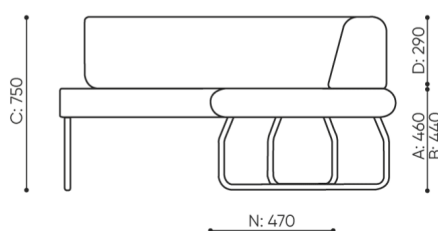

design:

Site du produit
[lien vers le site](#)

bejot:

dimensions

LG 90

LG 90 1 IN

bejot:legvan

LG 90 1 OUT

LG 90 0

- A** seat height: overall dimensions
- B** seat height
- C** chair height: overall dimensions
- D** backrest height
- F** chair width: overall dimensions
- G** seat width
- H** backrest width
- K** height from the floor to the armrest
- M** chair depth: overall dimensions
- N** seat depth / seat length