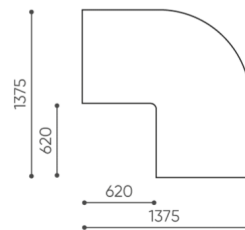

design:

Site du produit
[lien vers le site](#)

bejot:

dimensions

LG 90

LG 90 1 IN

bejot:legvan

LG 90 1 OUT

LG 90 0

- A** seat height: overall dimensions
- B** seat height
- C** chair height: overall dimensions
- D** backrest height
- F** chair width: overall dimensions
- G** seat width
- H** backrest width
- K** height from the floor to the armrest
- M** chair depth: overall dimensions
- N** seat depth / seat length