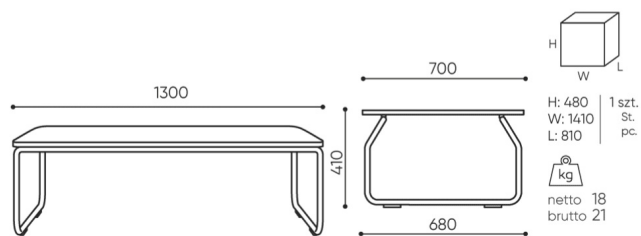

dimensions

LG TS1

LG TS 1

H height: overall dimensions

W width: overall dimensions

L depth: overall dimensions

Dimensions are approximate and may vary depending on the selected product configuration. The requirements of the standard are always met.