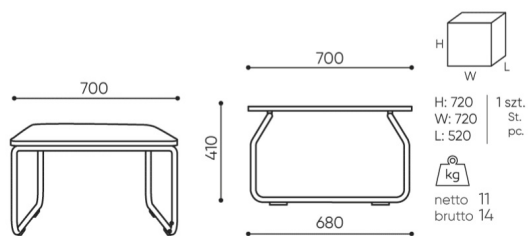

dimensions

LG TS2

LG TS 2

H height: overall dimensions

W width: overall dimensions

L depth: overall dimensions

Dimensions are approximate and may vary depending on the selected product configuration. The requirements of the standard are always met.