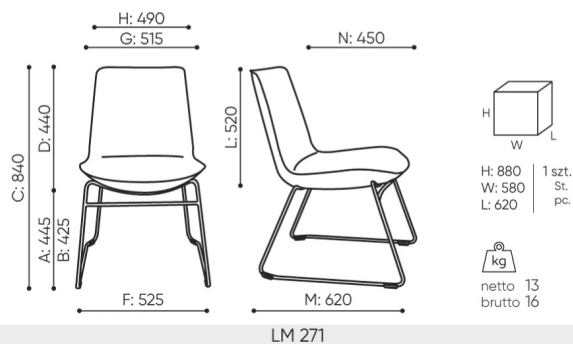

lumi

LM 271

: fiche produit

Le fauteuil Lumi se caractérise par son design minimaliste, qui s'inscrit parfaitement dans les tendances de décoration des intérieurs. La silhouette mince et le dossier parfaitement formé garantissent non seulement un aspect élégant, mais aussi un grand confort d'utilisation.

design:
Włodzimierz Orsztynowicz

Site du produit
[lien vers le site](#)

bejot:

dimensions

LM 271

- A seat height: overall dimensions
- B seat height: measured according to the norm
PN EN 1335 - 1
- C chair height
- D backrest height
- E headrest height
- F dimensional width chair / base
- G seat width
- H backrest width
- I width between armrests
- K height from the floor to the armrest
- L backrest length
- M dimensional chair depth
- N seat depth / seat length

Dimensions are approximate and may vary depending on the selected product configuration. The requirements of the standard are always met.

mat riaux disponibles pour la collection

1st price group	Bond, Fenno, Keimo, Sawana
2nd price group	Alpa, Charles, Charles - Studio Design, Cura, Era - Studio Design, Pastel, Roccia, Valencia
3rd price group	Ally, Ally SD, Alpa-Studio Design, Blazer, Cura SD, Easy SD, Oceanic, Silvertex , Silvertex - Studio Design, Synergy, Synergy - Studio Design, Valencia - Studio Design
4th price group	Heritage, Oceanic-Studio Design, Remix - Studio Design
5th price group	Accessoire, Steelcut Trio 3
Cuir	Leather
Wood	Solid oak wood
Metal	Metal - powder coated, Metal ALU/chrom