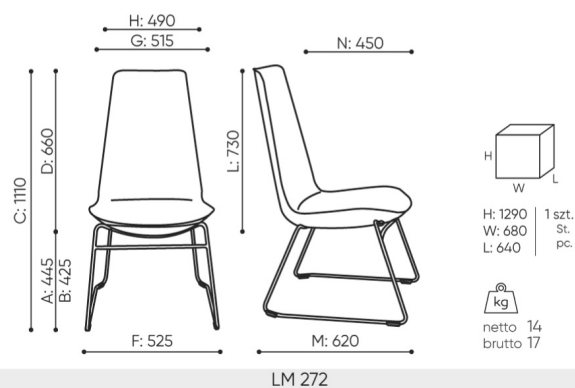

lumi

LM 272

: fiche produit

Le fauteuil Lumi se caractérise par son design minimaliste, qui s'inscrit parfaitement dans les tendances de décoration des intérieurs. La silhouette mince et le dossier parfaitement formé garantissent non seulement un aspect élégant, mais aussi un grand confort d'utilisation.

design:
Włodzimierz Orsztynowicz

Site du produit
[lien vers le site](#)

bejot:

dimensions

LM 272

- A seat height: overall dimensions
- B seat height: measured according to the norm
PN EN 1335 - 1
- C chair height
- D backrest height
- E headrest height
- F dimensional width chair / base
- G seat width
- H backrest width
- I width between armrests
- K height from the floor to the armrest
- L backrest length
- M dimensional chair depth
- N seat depth / seat length

Dimensions are approximate and may vary depending on the selected product configuration. The requirements of the standard are always met.

mat riaux disponibles pour la collection

1st price group	Bond, Fenno, Keimo, Sawana
2nd price group	Alaska, Alpa, Charles, Charles - Studio Design, Cura, Era - Studio Design, Pastel, Roccia, Valencia
3rd price group	Ally, Ally SD, Alpa-Studio Design, Blazer, Cura SD, Cyber SD, Oceanic, Silvertex , Silvertex - Studio Design, Synergy, Synergy - Studio Design, Valencia - Studio Design
4th price group	Heritage, Oceanic-Studio Design, Remix - Studio Design
5th price group	Accessoire, Steelcut Trio 3
Cuir	Leather
Wood	Solid oak wood
Metal	Metal - powder coated, Metal ALU/chrom