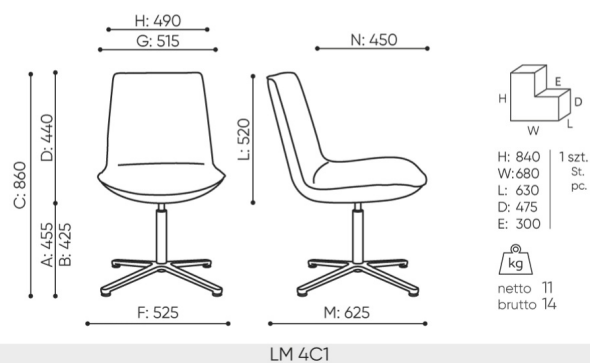

lumi

LM 4C1

: fiche produit

Le fauteuil Lumi se caractérise par son design minimaliste, qui s'inscrit parfaitement dans les tendances de décoration des intérieurs. La silhouette mince et le dossier parfaitement formé garantissent non seulement un aspect élégant, mais aussi un grand confort d'utilisation.

design:
Włodzimierz Orsztynowicz

Site du produit
[lien vers le site](#)

bejot:

dimensions

LM 4C1

- A seat height: overall dimensions
- B seat height: measured according to the norm
PN EN 1335 - 1
- C chair height
- D backrest height
- E headrest height
- F dimensional width chair / base
- G seat width
- H backrest width
- I width between armrests
- K height from the floor to the armrest
- L backrest length
- M dimensional chair depth
- N seat depth / seat length

Dimensions are approximate and may vary depending on the selected product configuration. The requirements of the standard are always met.

mat riaux disponibles pour la collection

1st price group	Bond, Fenno, Keimo, Sawana
2nd price group	Alpa, Charles, Charles - Studio Design, Cura, Era - Studio Design, Pastel, Roccia, Valencia
3rd price group	Ally, Ally SD, Alpa-Studio Design, Blazer, Cura SD, Easy SD, Oceanic, Silvertex , Silvertex - Studio Design, Synergy, Synergy - Studio Design, Valencia - Studio Design
4th price group	Heritage, Oceanic-Studio Design, Remix - Studio Design
5th price group	Accessoire, Steelcut Trio 3
Cuir	Leather
Wood	Solid oak wood
Metal	Metal - powder coated, Metal ALU/chrom