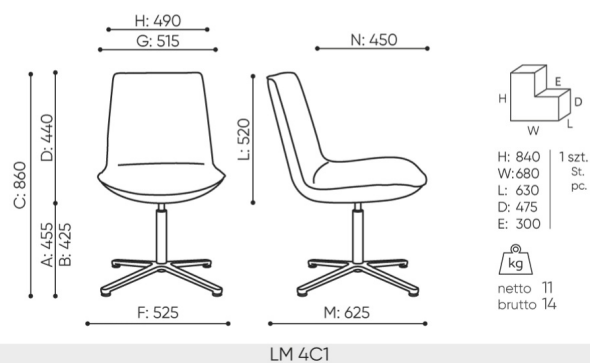

lumi

LM 4C1

: fiche produit

Le fauteuil Lumi se caractérise par son design minimaliste, qui s'inscrit parfaitement dans les tendances de décoration des intérieurs. La silhouette mince et le dossier parfaitement formé garantissent non seulement un aspect élégant, mais aussi un grand confort d'utilisation.

design:
Włodzimierz Orsztynowicz

Site du produit
[lien vers le site](#)

bejot:

dimensions

LM 4C1

- A seat height: overall dimensions
- B seat height: measured according to the norm
PN EN 1335 - 1
- C chair height
- D backrest height
- E headrest height
- F dimensional width chair / base
- G seat width
- H backrest width
- I width between armrests
- K height from the floor to the armrest
- L backrest length
- M dimensional chair depth
- N seat depth / seat length

Dimensions are approximate and may vary depending on the selected product configuration. The requirements of the standard are always met.

mat riaux disponibles pour la collection

1st price group	Bond, Fenno, Keimo, Sawana
2nd price group	Alaska, Alpa, Charles, Charles - Studio Design, Cura, Era - Studio Design, Pastel, Roccia, Valencia
3rd price group	Ally, Ally SD, Alpa-Studio Design, Blazer, Cura SD, Cyber SD, Oceanic, Silvertex , Silvertex - Studio Design, Synergy, Synergy - Studio Design, Valencia - Studio Design
4th price group	Heritage, Oceanic-Studio Design, Remix - Studio Design
5th price group	Accessoire, Steelcut Trio 3
Cuir	Leather
Wood	Solid oak wood
Metal	Metal - powder coated, Metal ALU/chrom