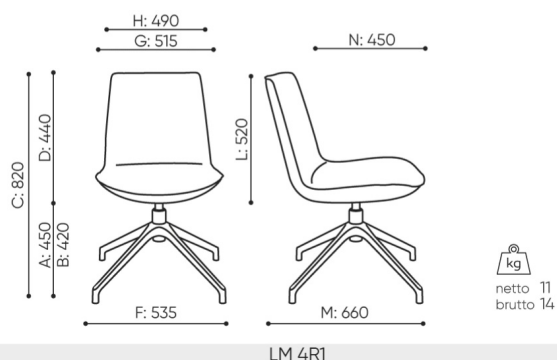

lumi

LM 4R1

: fiche produit

Le fauteuil Lumi se caractérise par son design minimaliste, qui s'inscrit parfaitement dans les tendances de décoration des intérieurs. La silhouette mince et le dossier parfaitement formé garantissent non seulement un aspect élégant, mais aussi un grand confort d'utilisation.

design:
Włodzimierz Orsztynowicz

Site du produit
[lien vers le site](#)

bejot:

dimensions

LM 4R1

- A seat height: overall dimensions
- B seat height: measured according to the norm
PN EN 1335 - 1
- C chair height
- D backrest height
- E headrest height
- F dimensional width chair / base
- G seat width
- H backrest width
- I width between armrests
- K height from the floor to the armrest
- L backrest length
- M dimensional chair depth
- N seat depth / seat length

Dimensions are approximate and may vary depending on the selected product configuration. The requirements of the standard are always met.

mat riaux disponibles pour la collection

1st price group	Bond, Fenno, Keimo, Sawana
2nd price group	Alpa, Charles, Charles - Studio Design, Cura, Era - Studio Design, Pastel, Roccia, Valencia
3rd price group	Ally, Ally SD, Alpa-Studio Design, Blazer, Cura SD, Easy SD, Oceanic, Silvertex , Silvertex - Studio Design, Synergy, Synergy - Studio Design, Valencia - Studio Design
4th price group	Heritage, Oceanic-Studio Design, Remix - Studio Design
5th price group	Accessoire, Steelcut Trio 3
Cuir	Leather
Wood	Solid oak wood
Metal	Metal - powder coated, Metal ALU/chrom