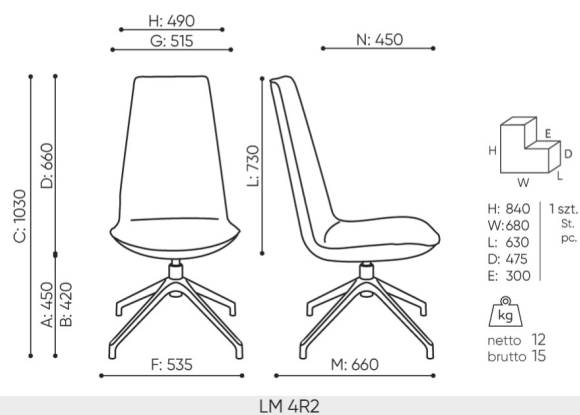

lumi

LM 4R2

: fiche produit

Le fauteuil Lumi se caractérise par son design minimaliste, qui s'inscrit parfaitement dans les tendances de décoration des intérieurs. La silhouette mince et le dossier parfaitement formé garantissent non seulement un aspect élégant, mais aussi un grand confort d'utilisation.

design:
Włodzimierz Orsztynowicz

Site du produit
[lien vers le site](#)

bejot:

dimensions

LM 4R2

- A seat height: overall dimensions
- B seat height: measured according to the norm
PN EN 1335 - 1
- C chair height
- D backrest height
- E headrest height
- F dimensional width chair / base
- G seat width
- H backrest width
- I width between armrests
- K height from the floor to the armrest
- L backrest length
- M dimensional chair depth
- N seat depth / seat length

Dimensions are approximate and may vary depending on the selected product configuration. The requirements of the standard are always met.

mat riaux disponibles pour la collection

1st price group	Bond, Fenno, Keimo, Sawana
2nd price group	Alpa, Charles, Charles - Studio Design, Cura, Era - Studio Design, Pastel, Roccia, Valencia
3rd price group	Ally, Ally SD, Alpa-Studio Design, Blazer, Cura SD, Easy SD, Oceanic, Silvertex , Silvertex - Studio Design, Synergy, Synergy - Studio Design, Valencia - Studio Design
4th price group	Heritage, Oceanic-Studio Design, Remix - Studio Design
5th price group	Accessoire, Steelcut Trio 3
Cuir	Leather
Wood	Solid oak wood
Metal	Metal - powder coated, Metal ALU/chrom