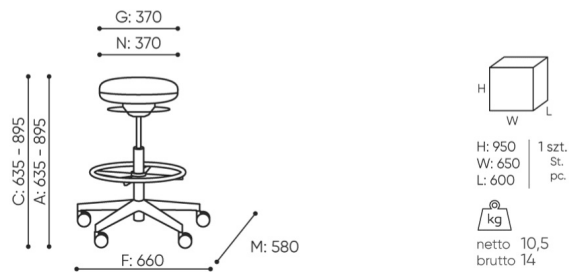

design:
Bejot Development Team

Site du produit
[lien vers le site](#)

bejot:

dimensions

LUP 10R

LUP 10R

- A seat height: overall dimensions
- B seat height: measured according to the norm
PN EN 1335 - 1
- C chair height adjustment
- D backrest height adjustment
- E headrest height adjustment
- F dimensional width chair / base
- G seat width
- H backrest width
- I width between armrests
- K armrest height adjustment
- L backrest length
- M dimensional chair depth
- N seat depth adjustment / seat length

Dimensions are approximate and may vary depending on the selected product configuration. The requirements of the standard are always met.

mat riaux disponibles pour la collection

1st price group	Bond, Fenno, Keimo, Sawana
2nd price group	Alpa, Charles, Charles - Studio Design, Cura, Era - Studio Design, Pastel, Roccia
3rd price group	Ally, Ally SD, Alpa-Studio Design, Blazer, Cura SD, Easy SD, Oceanic, Rhythm, Silvertex , Silvertex - Studio Design, Synergy, Synergy - Studio Design
4th price group	Oceanic-Studio Design, Remix - Studio Design
5th price group	Steelcut Trio 3
Cuir	Leather
Metal	Metal - powder coated, Metal ALU/chrom