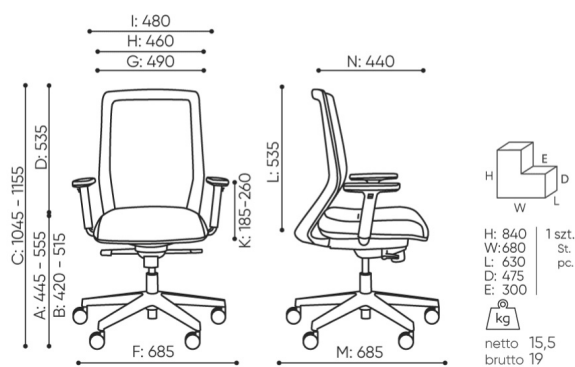

# dimensions

## ML 102

ML 102

- A seat height: overall dimensions
- B seat height: measured according to the norm  
PN EN 1335 - 1
- C chair height adjustment
- D backrest height adjustment
- E headrest height adjustment
- F dimensional width chair / base
- G seat width
- H backrest width
- I width between armrests
- K armrest height adjustment
- L backrest length
- M dimensional chair depth
- N seat depth adjustment / seat length

Dimensions are approximate and may vary depending on the selected product configuration. The requirements of the standard are always met.