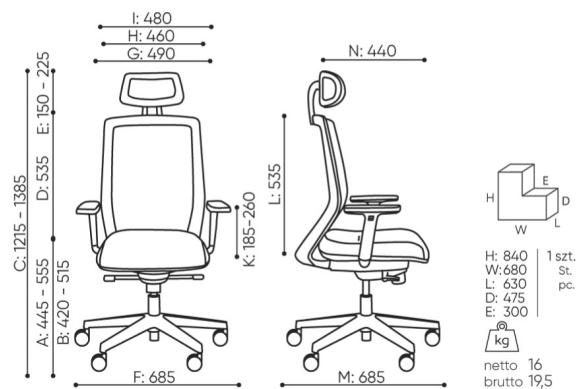

# dimensions

## ML 103

ML 103

- A seat height: overall dimensions
- B seat height: measured according to the norm  
PN EN 1335 - 1
- C chair height adjustment
- D backrest height adjustment
- E headrest height adjustment
- F dimensional width chair / base
- G seat width
- H backrest width
- I width between armrests
- K armrest height adjustment
- L backrest length
- M dimensional chair depth
- N seat depth adjustment / seat length