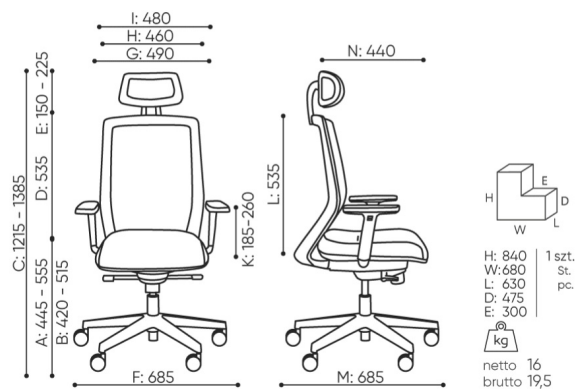

design:
Bejot Development Team

Site du produit
[lien vers le site](#)

bejot:

dimensions

ML 103

ML 103

- A seat height: overall dimensions
- B seat height: measured according to the norm
PN EN 1335 - 1
- C chair height adjustment
- D backrest height adjustment
- E headrest height adjustment
- F dimensional width chair / base
- G seat width
- H backrest width
- I width between armrests
- K armrest height adjustment
- L backrest length
- M dimensional chair depth
- N seat depth adjustment / seat length