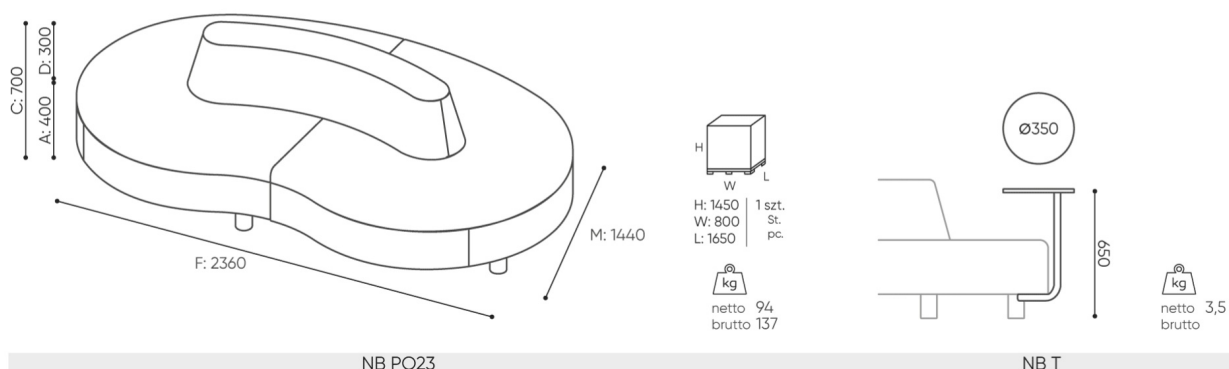

# dimensions

NB PO23

- A seat height: overall dimensions
- B seat height
- C chair height: overall dimensions
- D backrest height
- F chair width: overall dimensions
- G seat width
- H backrest width
- K height from the floor to the armrest
- M chair depth: overall dimensions
- N seat depth / seat length

Dimensions are approximate and may vary depending on the selected product configuration. The requirements of the standard are always met.