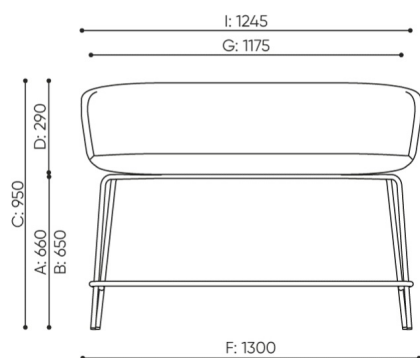

Description

Code

Dedicated to tables with a height of 1100 mm OXS LH

Dedicated to tables with a height of 900 mm OXS LHN

Dedicated to tables with a height of 740 mm OXS L215

bejot:ox:co_small

dimensions

OXS LHN

H: 1070 | 1 szt.
W: 1400 | St.
L: 850 | pc.

netto 19,5
brutto

OXS LHN

- A seat height: overall dimensions
- B seat height: measured according to the norm
PN EN 1335 - 1
- C chair height
- D backrest height
- E headrest height
- F dimensional width chair / base
- G seat width
- H backrest width
- I width between armrests
- K height from the floor to the armrest
- L backrest length
- M dimensional chair depth
- N seat depth / seat length