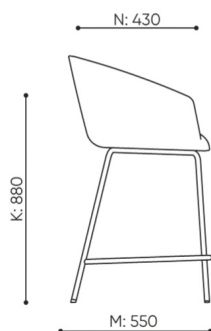

Description

Code

Dedicated to tables with a height of 1100 mm OXS LH

Dedicated to tables with a height of 900 mm OXS LHN

Dedicated to tables with a height of 740 mm OXS L215

bejot:ox:co_small

dimensions

OXS LHN

H: 1070 | 1 szt.
W: 1400 | St.
L: 850 | pc.

netto 19,5
brutto

OXS LHN

- A seat height: overall dimensions
- B seat height: measured according to the norm
PN EN 1335 - 1
- C chair height
- D backrest height
- E headrest height
- F dimensional width chair / base
- G seat width
- H backrest width
- I width between armrests
- K height from the floor to the armrest
- L backrest length
- M dimensional chair depth
- N seat depth / seat length