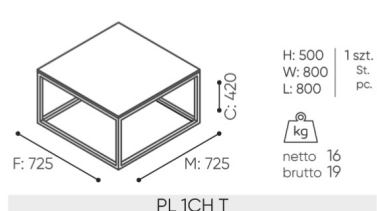

design:

Kasper Mose

Site du produit

[lien vers le site](#)

bejot:

dimensions

PL 10 T

- A seat height: overall dimensions
- B seat height
- C chair height: overall dimensions
- D backrest height
- F chair width: overall dimensions
- G seat width
- H backrest width
- K height from the floor to the armrest
- M chair depth: overall dimensions
- N seat depth / seat length

Dimensions are approximate and may vary depending on the selected product configuration. The requirements of the standard are always met.

mat riaux disponibles pour la collection

Tabletop

Finger joint wood, Laminated tabletop