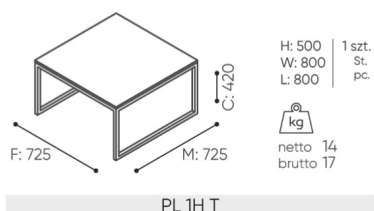

dimensions

PL 10 T

- A seat height: overall dimensions
- B seat height
- C chair height: overall dimensions
- D backrest height
- F chair width: overall dimensions
- G seat width
- H backrest width
- K height from the floor to the armrest
- M chair depth: overall dimensions
- N seat depth / seat length

Dimensions are approximate and may vary depending on the selected product configuration. The requirements of the standard are always met.