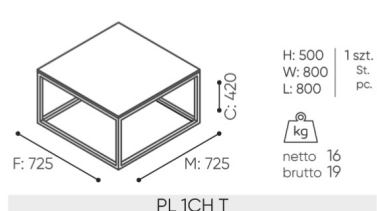

dimensions

PL 10 T

- A seat height: overall dimensions
- B seat height
- C chair height: overall dimensions
- D backrest height
- F chair width: overall dimensions
- G seat width
- H backrest width
- K height from the floor to the armrest
- M chair depth: overall dimensions
- N seat depth / seat length

Dimensions are approximate and may vary depending on the selected product configuration. The requirements of the standard are always met.