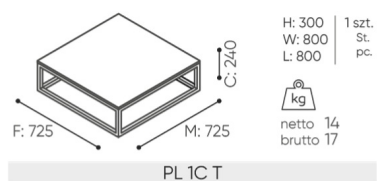

design:

Kasper Mose

Site du produit

[lien vers le site](#)

bejot:

dimensions

PL 10 T

- A seat height: overall dimensions
- B seat height
- C chair height: overall dimensions
- D backrest height
- F chair width: overall dimensions
- G seat width
- H backrest width
- K height from the floor to the armrest
- M chair depth: overall dimensions
- N seat depth / seat length

Dimensions are approximate and may vary depending on the selected product configuration. The requirements of the standard are always met.

mat riaux disponibles pour la collection

Tabletop

Finger joint wood, Laminated tabletop