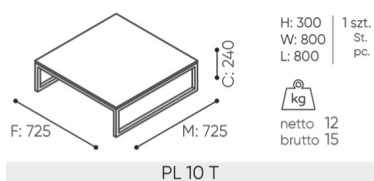

dimensions

PL 10 T

- A seat height: overall dimensions
- B seat height
- C chair height: overall dimensions
- D backrest height
- F chair width: overall dimensions
- G seat width
- H backrest width
- K height from the floor to the armrest
- M chair depth: overall dimensions
- N seat depth / seat length

Dimensions are approximate and may vary depending on the selected product configuration. The requirements of the standard are always met.