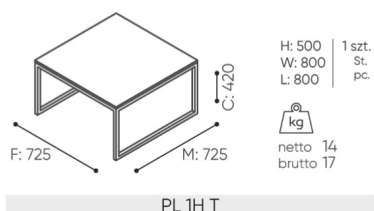

design:

Kasper Mose

Site du produit

[lien vers le site](#)

bejot:

dimensions

PL 10 T

- A seat height: overall dimensions
- B seat height
- C chair height: overall dimensions
- D backrest height
- F chair width: overall dimensions
- G seat width
- H backrest width
- K height from the floor to the armrest
- M chair depth: overall dimensions
- N seat depth / seat length

Dimensions are approximate and may vary depending on the selected product configuration. The requirements of the standard are always met.

mat riaux disponibles pour la collection

Tabletop

Finger joint wood, Laminated tabletop