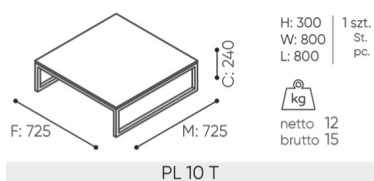

design:

Kasper Mose

Site du produit

[lien vers le site](#)

bejot:

dimensions

PL 10 T

- A seat height: overall dimensions
- B seat height
- C chair height: overall dimensions
- D backrest height
- F chair width: overall dimensions
- G seat width
- H backrest width
- K height from the floor to the armrest
- M chair depth: overall dimensions
- N seat depth / seat length

Dimensions are approximate and may vary depending on the selected product configuration. The requirements of the standard are always met.

mat riaux disponibles pour la collection

Tabletop

Finger joint wood, Laminated tabletop