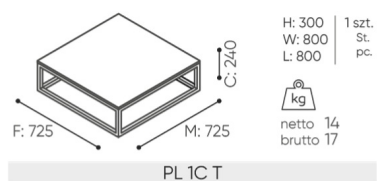

dimensions

PL 10 T

- A seat height: overall dimensions
- B seat height
- C chair height: overall dimensions
- D backrest height
- F chair width: overall dimensions
- G seat width
- H backrest width
- K height from the floor to the armrest
- M chair depth: overall dimensions
- N seat depth / seat length

Dimensions are approximate and may vary depending on the selected product configuration. The requirements of the standard are always met.