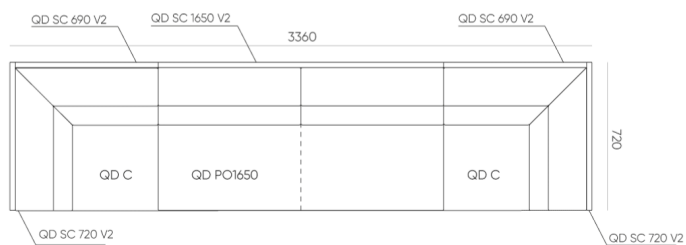

## dimensions

QD PO 1650 + QD C + QD SC

QD PO 1650 + 2X QD C + 2X QD SC 720 V2 + 2X QD SC 690 V2 + QD SC 1650 V2

- A seat height: overall dimensions
- B seat height
- C chair height: overall dimensions
- D backrest height
- F chair width: overall dimensions
- G seat width
- H backrest width
- K height from the floor to the armrest
- M chair depth: overall dimensions
- N seat depth / seat length

Dimensions are approximate and may vary depending on the selected product configuration. The requirements of the standard are always met.