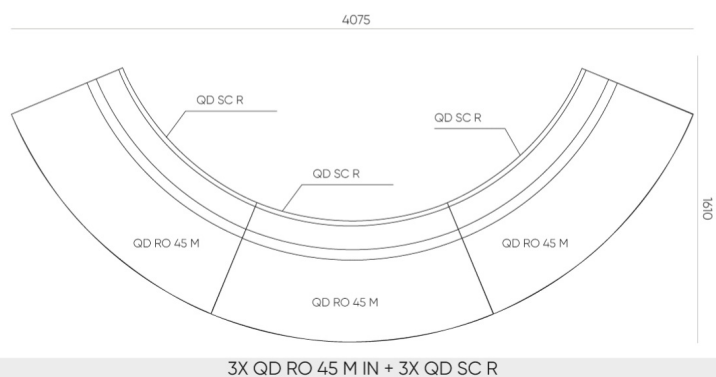

quadra

QD RO 45 M IN + QD SCR

: fiche produit

Un syst me de canap s et de poufs simples aux configurations presque illimit es.

Les modules permettent de cr er des am nagements qui am liorent la fonctionnalit des pi ces, des passages et de r aliser des espaces intimes de rencontre et de conversation.

design:
Bejot Development Team

Site du produit
[lien vers le site](#)

bejot:

dimensions

QD RO 45 M IN + QD SCR

- A seat height: overall dimensions
- B seat height
- C chair height: overall dimensions
- D backrest height
- F chair width: overall dimensions
- G seat width
- H backrest width
- K height from the floor to the armrest
- M chair depth: overall dimensions
- N seat depth / seat length

Dimensions are approximate and may vary depending on the selected product configuration. The requirements of the standard are always met.

mat riaux disponibles pour la collection

1st price group	Bond, Fenno, Keimo, Sawana
2nd price group	Alaska, Alpa, Charles, Charles - Studio Design, Cura, Pastel, Roccia, Valencia
3rd price group	Ally, Ally SD, Alpa-Studio Design, Blazer, Cura SD, Cyber SD, Oceanic, Silvertex , Silvertex - Studio Design, Synergy, Synergy - Studio Design, Valencia - Studio Design
4th price group	Heritage, Oceanic-Studio Design, Remix - SD Social Swing chair
5th price group	Accessoire, Steelcut Trio 3
Cuir	Leather
Tabletop	Laminated tabletop
Metal	Metal - powder coated