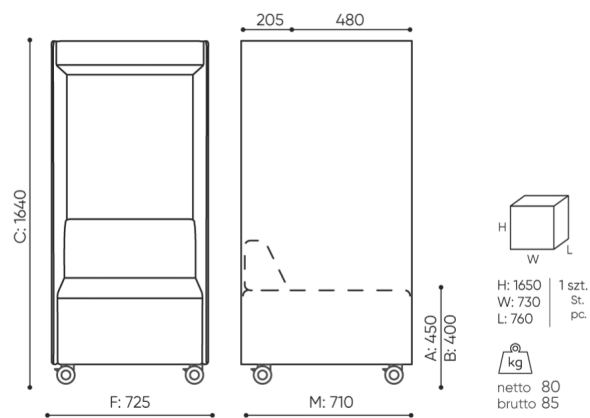

design:
Bejot Development Team

Site du produit
[lien vers le site](#)

bejot:

dimensions

QD PB R

QD PB R

- A seat height: overall dimensions
- B seat height
- C chair height: overall dimensions
- D backrest height
- F chair width: overall dimensions
- G seat width
- H backrest width
- K height from the floor to the armrest
- M chair depth: overall dimensions
- N seat depth / seat length

Dimensions are approximate and may vary depending on the selected product configuration. The requirements of the standard are always met.

mat riaux disponibles pour la collection

1st price group	Fenno
2nd price group	Alaska, Alpa, Charles, Charles - Studio Design, Cura, Pastel, Roccia
3rd price group	Ally, Ally SD, Alpa-Studio Design, Blazer, Cura SD, Cyber SD, Oceanic, Synergy, Synergy - Studio Design
4th price group	Oceanic-Studio Design, Remix - Studio Design
5th price group	Steelcut Trio 3
Metal	Metal structure