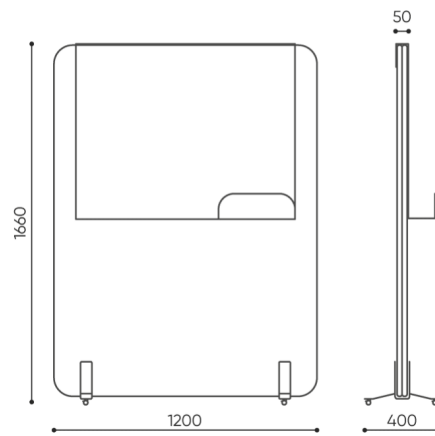

design:
Ronald Straubel

Site du produit
[lien vers le site](#)

bejot:

dimensions

SV mobile board

SV SC1200 + BCW + SV O MBL

- H** height: overall dimensions
- W** width: overall dimensions
- L** depth: overall dimensions

Dimensions are approximate and may vary depending on the selected product configuration. The requirements of the standard are always met.

mat riaux disponibles pour la collection

1st price group

Bond, Fenno, Sawana