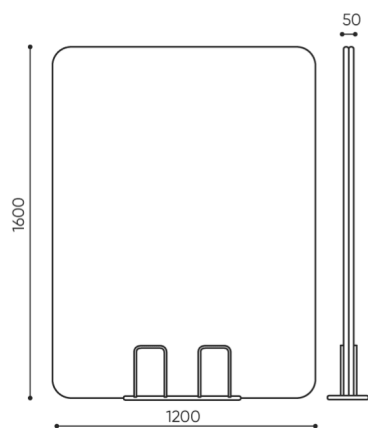

design:
Ronald Straubel

Site du produit
[lien vers le site](#)

bejot:

dimensions

SV SC1200

pakowane w folię
pęcherzykową
verpackt in
Blasefolie,
wrapped with
bubble foil

netto 21
brutto 24

SV SC1200

H height: overall dimensions

W width: overall dimensions

L depth: overall dimensions

Dimensions are approximate and may vary depending on the selected product configuration. The requirements of the standard are always met.