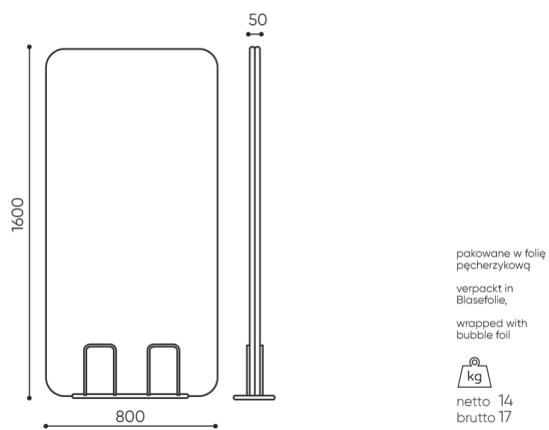

design:
Ronald Straubel

Site du produit
[lien vers le site](#)

bejot:

dimensions

SV SC800

SV SC800

H height: overall dimensions

W width: overall dimensions

L depth: overall dimensions

Dimensions are approximate and may vary depending on the selected product configuration. The requirements of the standard are always met.

mat riaux disponibles pour la collection