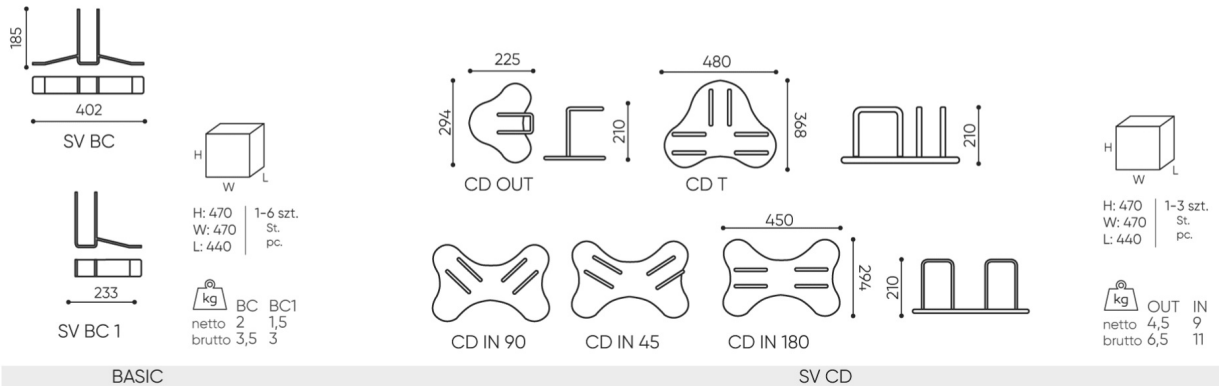

design:
Ronald Straubel

Site du produit
[lien vers le site](#)

bejot:

dimensions

SV SC800T

bejot:selva

- H** height: overall dimensions
- W** width: overall dimensions
- L** depth: overall dimensions

Dimensions are approximate and may vary depending on the selected product configuration. The requirements of the standard are always met.