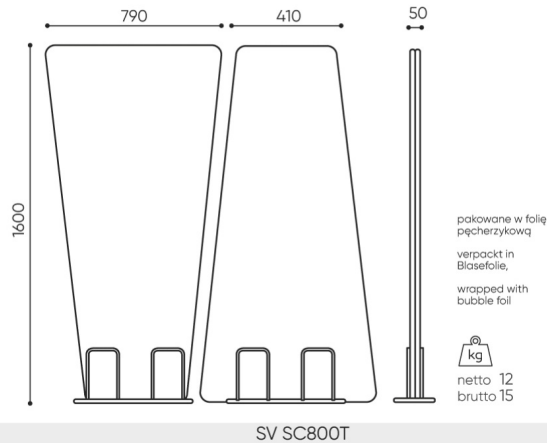

design:
Ronald Straubel

Site du produit
[lien vers le site](#)

bejot:

dimensions

SV SC800T

bejot:selva

- H** height: overall dimensions
- W** width: overall dimensions
- L** depth: overall dimensions

Dimensions are approximate and may vary depending on the selected product configuration. The requirements of the standard are always met.