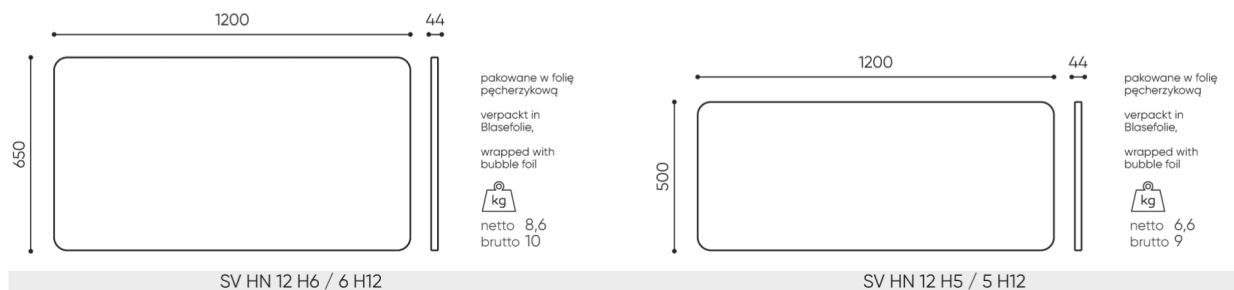

design:
Ronald Straubel

Site du produit
[lien vers le site](#)

bejot:

dimensions

SV HN 12 H5/6

Dimensions are approximate and may vary depending on the selected product configuration. The requirements of the standard are always met.