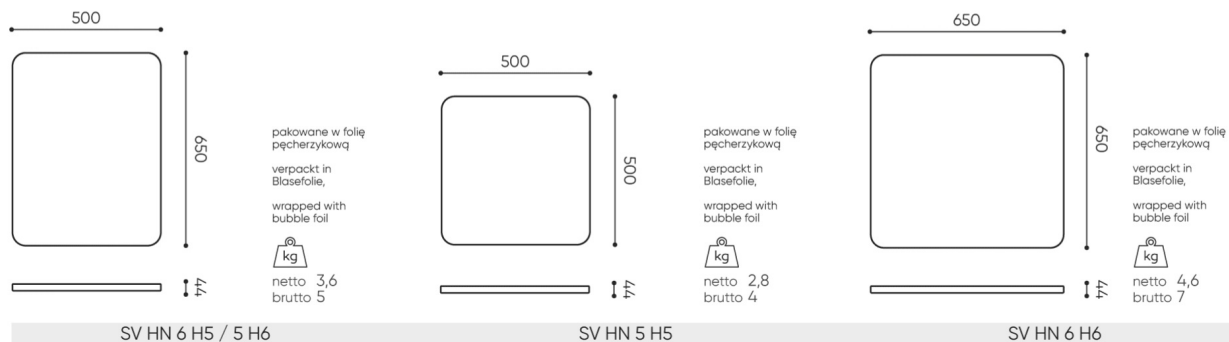

design:
Ronald Straubel

Site du produit
[lien vers le site](#)

bejot:

dimensions

SV HS 5/6 H5/6

Dimensions are approximate and may vary depending on the selected product configuration. The requirements of the standard are always met.