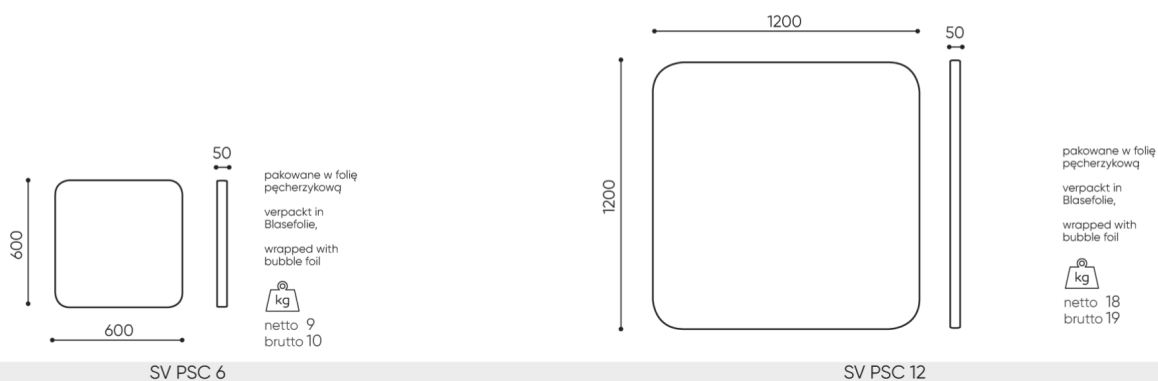

design:
Ronald Straubel

Site du produit
[lien vers le site](#)

bejot:

dimensions

SV PSC 6/12

H height: overall dimensions

W width: overall dimensions

L depth: overall dimensions

Dimensions are approximate and may vary depending on the selected product configuration. The requirements of the standard are always met.

mat riaux disponibles pour la collection

1st price group	Bond, Fenno, Sawana
2nd price group	Alpa, Charles, Charles - Studio Design, Cura, Era - Studio Design, Hush, Pastel, Roccia
3rd price group	Ally, Ally SD, Alpa-Studio Design, Blazer, Cura SD, Easy SD, Oceanic, Rhythm, Synergy, Synergy - Studio Design
4th price group	Heritage, Oceanic-Studio Design, Remix - Studio Design
5th price group	Steelcut Trio 3