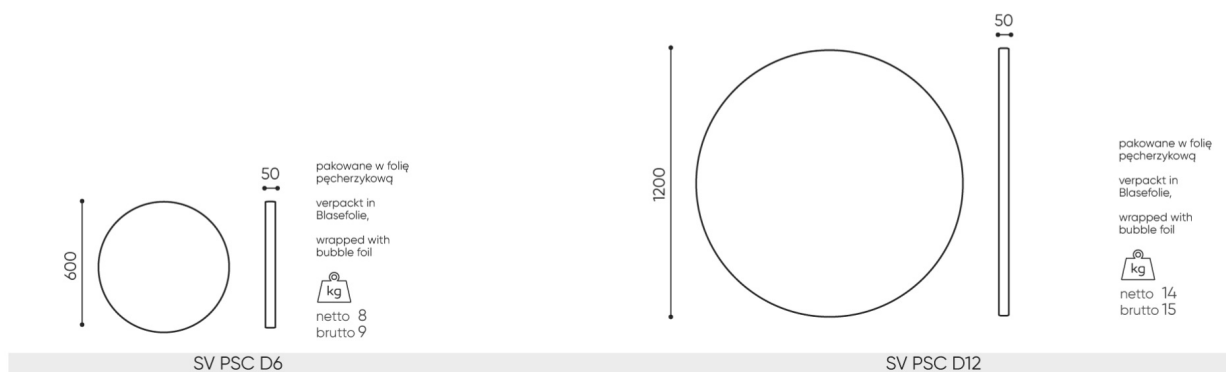

design:
Ronald Straubel

Site du produit
[lien vers le site](#)

bejot:

dimensions

SV PSC D6/12

H height: overall dimensions

W width: overall dimensions

L epth: overall dimensions

Dimensions are approximate and may vary depending on the selected product configuration. The requirements of the standard are always met.

mat riaux disponibles pour la collection

1st price group

Bond, Fenno, Sawana