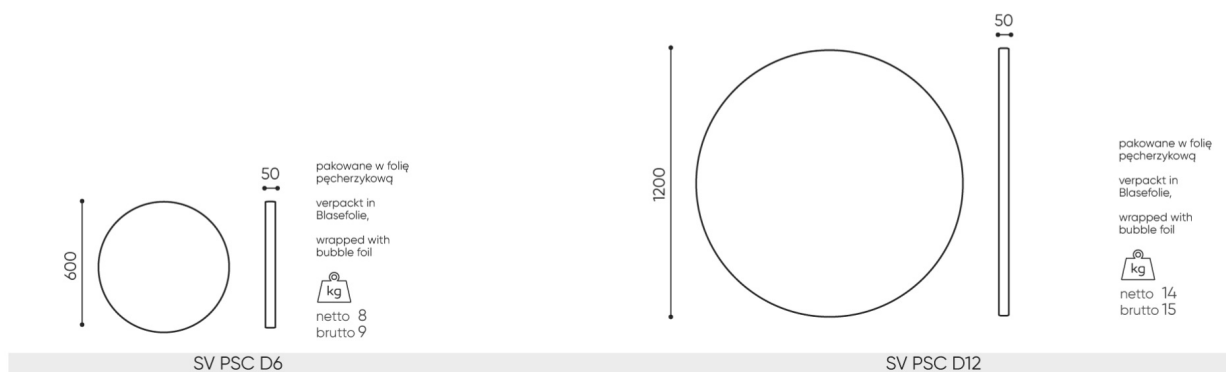

design:
Ronald Straubel

Site du produit
[lien vers le site](#)

bejot:

dimensions

SV PSC D6/12

H height: overall dimensions

W width: overall dimensions

L depth: overall dimensions

Dimensions are approximate and may vary depending on the selected product configuration. The requirements of the standard are always met.

mat riaux disponibles pour la collection

1st price group

Bond, Fenno, Sawana