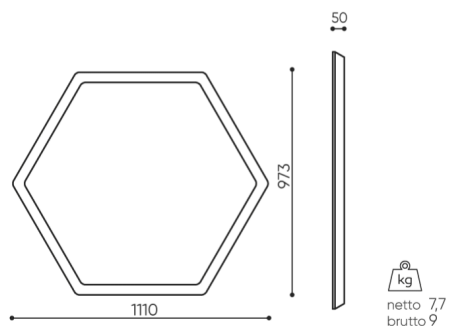

design:
Bejot Development Team

Site du produit
[lien vers le site](#)

bejot:

dimensions

SBS H60

SBS / SBW H60

- H** height: overall dimensions
- W** width: overall dimensions
- L** epth: overall dimensions

Dimensions are approximate and may vary depending on the selected product configuration. The requirements of the standard are always met.