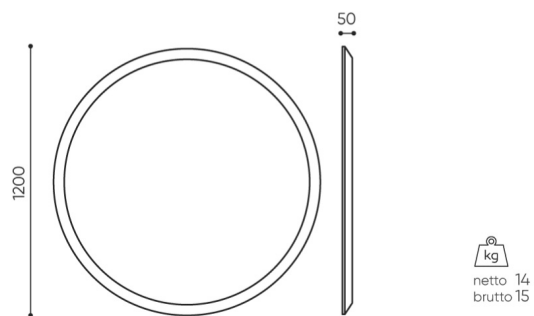

design:
Bejot Development Team

Site du produit
[lien vers le site](#)

bejot:

dimensions

SBS R120

SBS /SBW R120

- H** height: overall dimensions
- W** width: overall dimensions
- L** epth: overall dimensions

Dimensions are approximate and may vary depending on the selected product configuration. The requirements of the standard are always met.

mat riaux disponibles pour la collection

1st price group	Bond, Fenno, Sawana
2nd price group	Alaska, Alpa, Charles, Charles - Studio Design, Cura, Era - Studio Design, Pastel, Roccia
3rd price group	Ally, Ally SD, Alpa-Studio Design, Blazer, Cura SD, Cyber SD, Easy SD, Oceanic, Synergy, Synergy - Studio Design
4th price group	Heritage, Oceanic-Studio Design, Remix - Studio Design
5th price group	Steelcut Trio 3