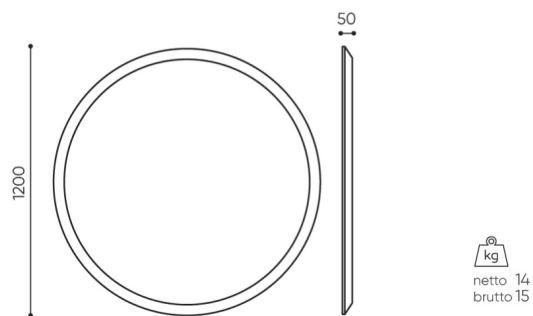

design:
Bejot Development Team

Site du produit
[lien vers le site](#)

bejot:

dimensions

SBS R120

SBS /SBW R120

- H** height: overall dimensions
- W** width: overall dimensions
- L** epth: overall dimensions

Dimensions are approximate and may vary depending on the selected product configuration. The requirements of the standard are always met.

bejot:silent_block

mat riaux disponibles pour la collection

1st price group	Bond, Fenno, Sawana
2nd price group	Alpa, Charles, Charles - Studio Design, Cura, Era - Studio Design, Pastel, Roccia
3rd price group	Ally, Ally SD, Alpa-Studio Design, Blazer, Cura SD, Easy SD, Oceanic, Synergy, Synergy - Studio Design
4th price group	Heritage, Oceanic-Studio Design, Remix - Studio Design
5th price group	Steelcut Trio 3