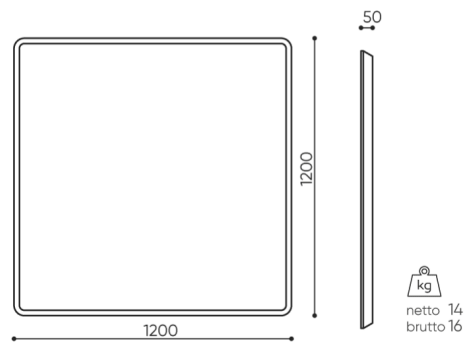

design:
Bejot Development Team

Site du produit
[lien vers le site](#)

bejot:

dimensions

SBS S120

SBS / SBW S120

- H** height: overall dimensions
- W** width: overall dimensions
- L** depth: overall dimensions

Dimensions are approximate and may vary depending on the selected product configuration. The requirements of the standard are always met.

bejot:silent_block

mat riaux disponibles pour la collection

1st price group	Bond, Fenno, Sawana
2nd price group	Alaska, Alpa, Charles, Charles - Studio Design, Cura, Era - Studio Design, Pastel, Roccia
3rd price group	Ally, Ally SD, Alpa-Studio Design, Blazer, Cura SD, Cyber SD, Easy SD, Oceanic, Synergy, Synergy - Studio Design
4th price group	Heritage, Oceanic-Studio Design, Remix - Studio Design
5th price group	Steelcut Trio 3