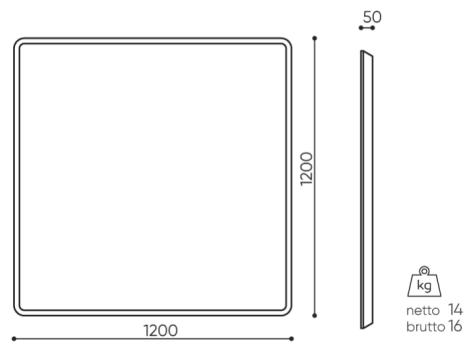

# dimensions

SBS S120

SBS / SBW S120

- H** height: overall dimensions
- W** width: overall dimensions
- L** epth: overall dimensions

Dimensions are approximate and may vary depending on the selected product configuration. The requirements of the standard are always met.