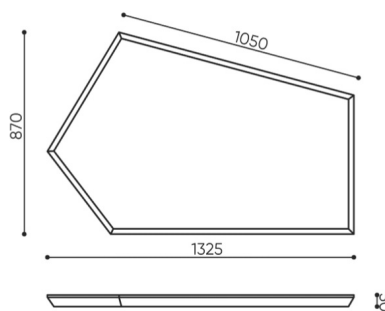

design:
Bejot Development Team

Site du produit
[lien vers le site](#)

bejot:

dimensions

SBW P60 + P105

kg
netto 18
brutto 19

kg
netto 8,7
brutto 10

SBS / SBW P60

SBS / SBW P105

- H** height: overall dimensions
- W** width: overall dimensions
- L** depth: overall dimensions

Dimensions are approximate and may vary depending on the selected product configuration. The requirements of the standard are always met.