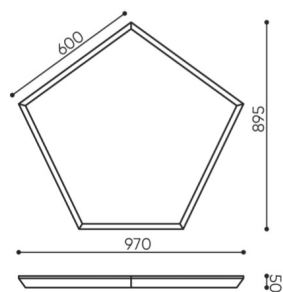

design:
Bejot Development Team

Site du produit
[lien vers le site](#)

bejot:

dimensions

SBW P60 + P105

kg
netto 18
brutto 19

kg
netto 8,7
brutto 10

SBS / SBW P60

SBS / SBW P105

- H** height: overall dimensions
- W** width: overall dimensions
- L** depth: overall dimensions

Dimensions are approximate and may vary depending on the selected product configuration. The requirements of the standard are always met.