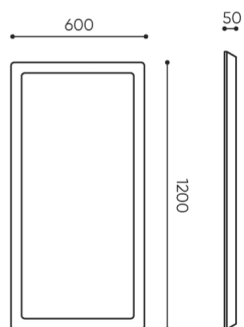

design:
Bejot Development Team

Site du produit
[lien vers le site](#)

bejot:

dimensions

SBW RC

kg
netto 7
brutto 8

SBS / SBW RC120

waga osprzętu LED
i zawiesi
weight of LED
accessories and
slings
Gewicht des
LED-Zubehörs und
der Schlingen

kg
netto 4
brutto 5

SB LD

- H** height: overall dimensions
- W** width: overall dimensions
- L** depth: overall dimensions

Dimensions are approximate and may vary depending on the selected product configuration. The requirements of the standard are always met.