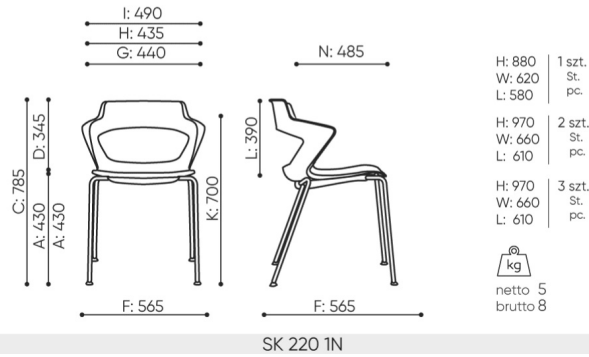

offre be:basic

SK 220 be:basic

: fiche produit

Produits retirés de l'offre avec des délais de livraison prolongés.
Disponibles uniquement dans la limite des stocks disponibles.

design:

Site du produit
[lien vers le site](#)

bejot:

dimensions

SK 220 be:basic

- A seat height: overall dimensions
- B seat height: measured according to the norm
PN EN 1335 - 1
- C chair height
- D backrest height
- E headrest height
- F dimensional width chair / base
- G seat width
- H backrest width
- I width between armrests
- K height from the floor to the armrest
- L backrest length
- M dimensional chair depth
- N seat depth / seat length

Dimensions are approximate and may vary depending on the selected product configuration. The requirements of the standard are always met.

mat riaux disponibles pour la collection

1st price group	Bond, Fenno, Keimo, Sawana
2nd price group	Alpa, Charles, Charles - Studio Design, Cura, Era - Studio Design, Pastel, Roccia, Valencia
3rd price group	Ally, Ally SD, Alpa-Studio Design, Blazer, Cura SD, Easy SD, Oceanic, Silvertex , Silvertex - Studio Design, Synergy, Synergy - Studio Design, Valencia - Studio Design
4th price group	Heritage, Oceanic-Studio Design, Remix - Studio Design
5th price group	Accessoire, Steelcut Trio 3
Cuir	Leather
Wood	Solid oak wood
Plastic	Plastic Sky_Line