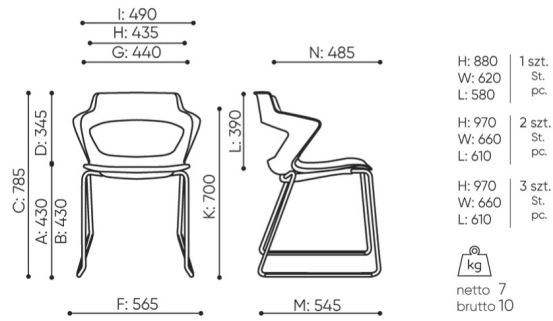

offre be:basic

SK 270 be:basic

: fiche produit

Produits retirés de l'offre avec des délais de livraison prolongés.
Disponibles uniquement dans la limite des stocks disponibles.

design:

Site du produit
[lien vers le site](#)

bejot:

dimensions

SK 270 be:basic

SK 270 1N

- A seat height: overall dimensions
- B seat height: measured according to the norm PN EN 1335 - 1
- C chair height
- D backrest height
- E headrest height
- F dimensional width chair / base
- G seat width
- H backrest width
- I width between armrests
- K height from the floor to the armrest
- L backrest length
- M dimensional chair depth
- N seat depth / seat length

Dimensions are approximate and may vary depending on the selected product configuration. The requirements of the standard are always met.

mat riaux disponibles pour la collection

1st price group	Bond, Fenno, Keimo, Sawana
2nd price group	Alpa, Charles, Charles - Studio Design, Cura, Era - Studio Design, Pastel, Roccia, Valencia
3rd price group	Ally, Ally SD, Alpa-Studio Design, Blazer, Cura SD, Easy SD, Oceanic, Silvertex , Silvertex - Studio Design, Synergy, Synergy - Studio Design, Valencia - Studio Design
4th price group	Heritage, Oceanic-Studio Design, Remix - Studio Design
5th price group	Accessoire, Steelcut Trio 3
Cuir	Leather
Wood	Solid oak wood
Plastic	Plastic Sky_Line