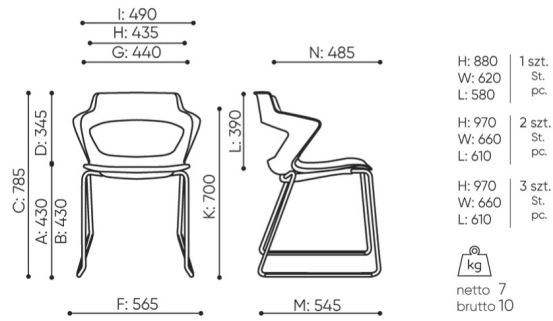

offre be:basic

SK 270 be:basic

: fiche produit

Produits retirés de l'offre avec des délais de livraison prolongés.
Disponibles uniquement dans la limite des stocks disponibles.

design:

Site du produit
[lien vers le site](#)

bejot:

dimensions

SK 270 be:basic

SK 270 1N

- A seat height: overall dimensions
- B seat height: measured according to the norm
PN EN 1335 - 1
- C chair height
- D backrest height
- E headrest height
- F dimensional width chair / base
- G seat width
- H backrest width
- I width between armrests
- K height from the floor to the armrest
- L backrest length
- M dimensional chair depth
- N seat depth / seat length

Dimensions are approximate and may vary depending on the selected product configuration. The requirements of the standard are always met.

mat riaux disponibles pour la collection

1st price group	Bond, Fenno, Keimo, Sawana
2nd price group	Alaska, Alpa, Charles, Charles - Studio Design, Cura, Era - Studio Design, Pastel, Roccia, Valencia
3rd price group	Ally, Ally SD, Alpa-Studio Design, Blazer, Cura SD, Oceanic, Silvertex , Silvertex - Studio Design, Synergy, Synergy - Studio Design, Valencia - Studio Design
4th price group	Heritage, Oceanic-Studio Design, Remix - Studio Design
5th price group	Accessoire, Steelcut Trio 3
Cuir	Leather
Wood	Solid oak wood
Plastic	Plastic Sky_Line