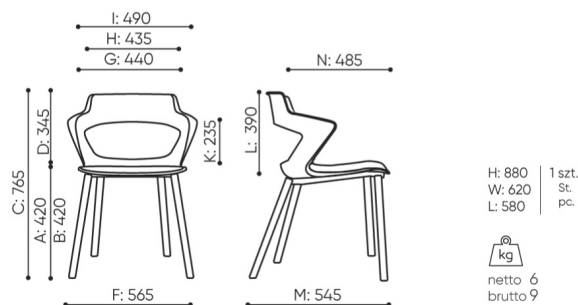

offre be:basic

SK W 720 be:basic

: fiche produit

Produits retirés de l'offre avec des délais de livraison prolongés.
Disponibles uniquement dans la limite des stocks disponibles.

design:

Site du produit
[lien vers le site](#)

bejot:

dimensions

SK W 720 be:basic

SK W 720 1N

- A seat height: overall dimensions
- B seat height: measured according to the norm
PN EN 1335 - 1
- C chair height
- D backrest height
- E headrest height
- F dimensional width chair / base
- G seat width
- H backrest width
- I width between armrests
- K height from the floor to the armrest
- L backrest length
- M dimensional chair depth
- N seat depth / seat length

Dimensions are approximate and may vary depending on the selected product configuration. The requirements of the standard are always met.

mat riaux disponibles pour la collection

1st price group	Bond, Fenno, Keimo, Sawana
2nd price group	Alpa, Charles, Charles - Studio Design, Cura, Era - Studio Design, Pastel, Roccia, Valencia
3rd price group	Ally, Ally SD, Alpa-Studio Design, Blazer, Cura SD, Easy SD, Oceanic, Silvertex , Silvertex - Studio Design, Synergy, Synergy - Studio Design, Valencia - Studio Design
4th price group	Heritage, Oceanic-Studio Design, Remix - Studio Design
5th price group	Accessoire, Steelcut Trio 3
Cuir	Leather
Wood	Solid oak wood
Plastic	Plastic Sky_Line