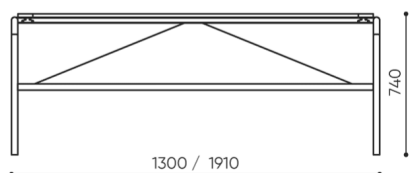

# dimensions

SNR TB 18L

12L		18L	
H: 760	1 szt.	H: 760	1 szt.
W: 720	St.	W: 720	St.
L: 1320	pc.	L: 1920	pc.

netto 27  
brutto 32

netto 35  
brutto 38

SNR TB 12L/18L

Dimensions are approximate and may vary depending on the selected product configuration. The requirements of the standard are always met.