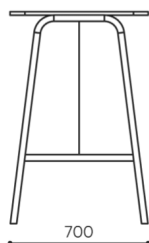

design:
Beata Wilk-Naskręć

Site du produit
[lien vers le site](#)

bejot:

dimensions

SNR TB 18H

H: 1100 | 1 szt.
W: 720 | St.
L: 1920 | pc.

netto 37
brutto 40

SNR TB 18H

H height: overall dimensions

W width: overall dimensions

L depth: overall dimensions

Dimensions are approximate and may vary depending on the selected product configuration. The requirements of the standard are always met.