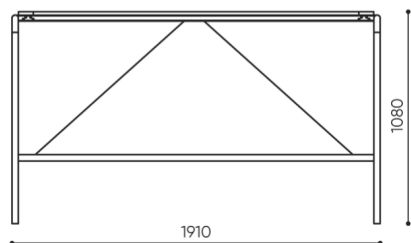

design:
Beata Wilk-Naskręć

Site du produit
[lien vers le site](#)

bejot:

dimensions

SNR TB 18H

H: 1100 | 1 szt.
W: 720 | St.
L: 1920 | pc.

netto 37
brutto 40

SNR TB 18H

H height: overall dimensions

W width: overall dimensions

L depth: overall dimensions

Dimensions are approximate and may vary depending on the selected product configuration. The requirements of the standard are always met.