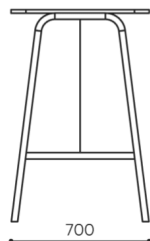

# dimensions

SNR TB 18H

H: 1100 | 1 szt.  
W: 720 | St.  
L: 1920 | pc.

netto 37  
brutto 40

SNR TB 18H

**H** height: overall dimensions

**W** width: overall dimensions

**L** depth: overall dimensions