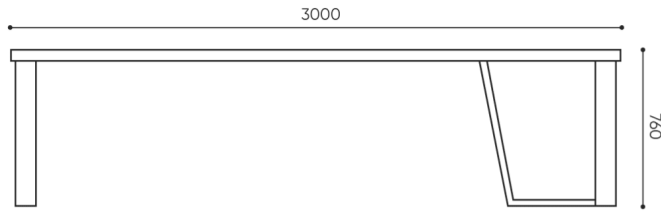

design:
Bejot Development Team

Site du produit
[lien vers le site](#)

bejot:

dimensions

TB CONF3

H: 770 | 1 szt.
W: 1130 | St.
L: 3030 | pc.

netto 120
brutto 130

TB CONF3

H: 770 | 1 szt.
W: 1130 | St.
L: 2330 | pc.

netto 100
brutto 110

TB CONF2

H height: overall dimensions

W width: overall dimensions

L length: overall dimensions

Dimensions are approximate and may vary depending on the selected product configuration. The requirements of the standard are always met.