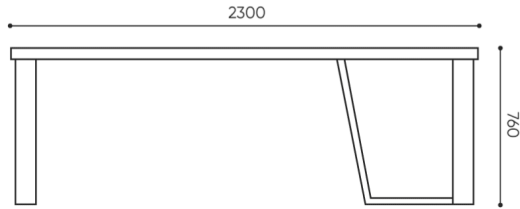

design:
Bejot Development Team

Site du produit
[lien vers le site](#)

bejot:

dimensions

TB CONF3

H: 770 | 1 szt.
W: 1130 | St.
L: 3030 | pc.

netto 120
brutto 130

TB CONF3

H: 770 | 1 szt.
W: 1130 | St.
L: 2330 | pc.

netto 100
brutto 110

TB CONF2

H height: overall dimensions

W width: overall dimensions

L length: overall dimensions

Dimensions are approximate and may vary depending on the selected product configuration. The requirements of the standard are always met.