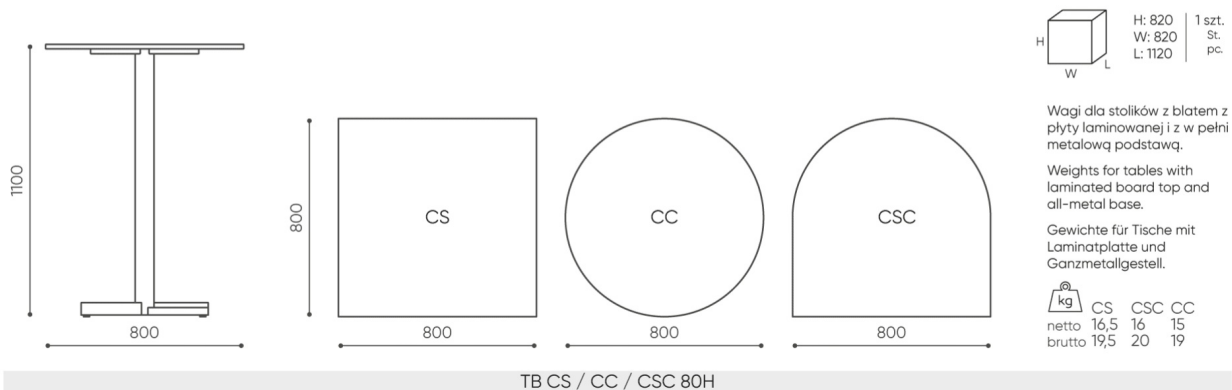

design:
Bejot Development Team

Site du produit
[lien vers le site](#)

bejot:

dimensions

TB CC / CS / CSC 80H

H height: overall dimensions

W width: overall dimensions

L depth: overall dimensions

Dimensions are approximate and may vary depending on the selected product configuration. The requirements of the standard are always met.

mat riaux disponibles pour la collection

Tabletop

Finger joint wood, Laminated tabletop