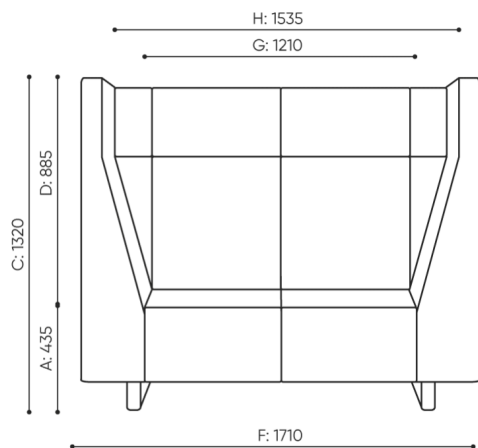

voo_voo:9xx

VV 922

: fiche produit

Les hauts dossiers uniques des canap s Voo_voo:9xx permettent de cr er des espaces priv s dans les grands espaces ouverts tels que les universit s, les centres de congr s ou les bureaux en open space.

La collection permet de construire n'importe quel arrangement de meubles avec des propri t s acoustiques lev es.

design:
Bejot Development Team

Site du produit
[lien vers le site](#)

bejot:

dimensions

VV 922

H: 1850 | 1 szt.
W: 1410 | St.
L: 860 | pc.

netto 86
brutto 115

VV 922

- A seat height: overall dimensions
- B seat height
- C chair height: overall dimensions
- D backrest height
- F chair width: overall dimensions
- G seat width
- H backrest width
- K height from the floor to the armrest
- M chair depth: overall dimensions
- N seat depth / seat length

Dimensions are approximate and may vary depending on the selected product configuration. The requirements of the standard are always met.

mat riaux disponibles pour la collection

1st price group	Fenno, Keimo, Sawana
2nd price group	Alaska, Alpa, Charles, Charles - Studio Design, Cura, Pastel, Roccia, Valencia
3rd price group	Ally, Ally SD, Alpa-Studio Design, Blazer, Cura SD, Easy SD, Oceanic, Silvertex , Silvertex - Studio Design, Synergy, Synergy - Studio Design
4th price group	Oceanic-Studio Design, Remix - Studio Design
5th price group	Steelcut Trio 3
Cuir	Leather
Metal	Metal - powder coated