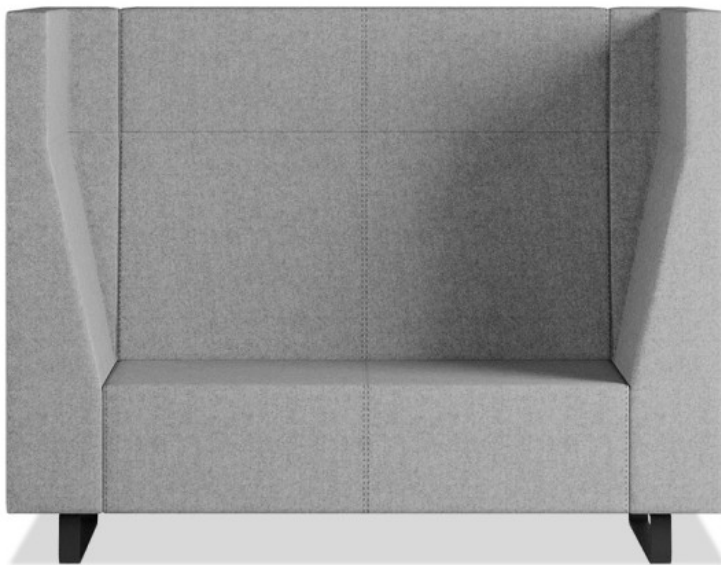

voo_voo:9xx

VV 922

: fiche produit

Les hauts dossiers uniques des canap s Voo_voo:9xx permettent de cr er des espaces priv s dans les grands espaces ouverts tels que les universit s, les centres de congr s ou les bureaux en open space.

La collection permet de construire n'importe quel arrangement de meubles avec des propri t s acoustiques lev es.

design:
Bejot Development Team

Site du produit
[lien vers le site](#)

bejot:

dimensions

VV 922

H: 1850 | 1 szt.
W: 1410 | St.
L: 860 | pc.

netto 86
brutto 115

VV 922

- A seat height: overall dimensions
- B seat height
- C chair height: overall dimensions
- D backrest height
- F chair width: overall dimensions
- G seat width
- H backrest width
- K height from the floor to the armrest
- M chair depth: overall dimensions
- N seat depth / seat length

Dimensions are approximate and may vary depending on the selected product configuration. The requirements of the standard are always met.

mat riaux disponibles pour la collection

1st price group	Fenno, Keimo, Sawana
2nd price group	Alaska, Alpa, Charles, Charles - Studio Design, Cura, Pastel, Roccia, Valencia
3rd price group	Ally, Ally SD, Alpa-Studio Design, Blazer, Cura SD, Easy SD, Oceanic, Silvertex , Silvertex - Studio Design, Synergy, Synergy - Studio Design
4th price group	Oceanic-Studio Design, Remix - Studio Design
5th price group	Steelcut Trio 3
Cuir	Leather
Metal	Metal - powder coated