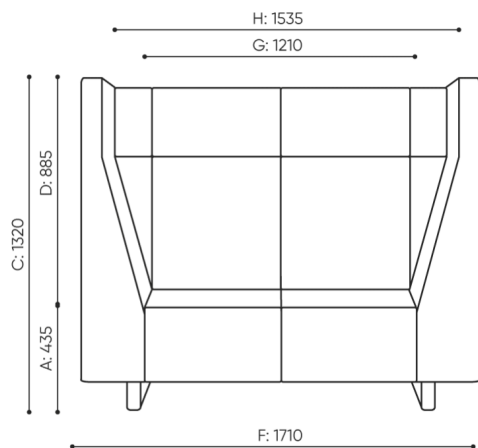

voo_voo:9xx

VV 922

: fiche produit

Les hauts dossiers uniques des canap s Voo_voo:9xx permettent de cr er des espaces priv s dans les grands espaces ouverts tels que les universit s, les centres de congr s ou les bureaux en open space.

La collection permet de construire n'importe quel arrangement de meubles avec des propri t s acoustiques lev es.

design:
Bejot Development Team

Site du produit
[lien vers le site](#)

bejot:

dimensions

VV 922

H: 1850 | 1 szt.
W: 1410 | St.
L: 860 | pc.

netto 86
brutto 115

VV 922

- A seat height: overall dimensions
- B seat height
- C chair height: overall dimensions
- D backrest height
- F chair width: overall dimensions
- G seat width
- H backrest width
- K height from the floor to the armrest
- M chair depth: overall dimensions
- N seat depth / seat length

Dimensions are approximate and may vary depending on the selected product configuration. The requirements of the standard are always met.

mat riaux disponibles pour la collection

1st price group	Fenno, Keimo, Sawana
2nd price group	Alpa, Charles, Charles - Studio Design, Cura, Pastel, Roccia, Valencia
3rd price group	Ally, Ally SD, Alpa-Studio Design, Blazer, Cura SD, Easy SD, Oceanic, Silvertex , Silvertex - Studio Design, Synergy, Synergy - Studio Design
4th price group	Oceanic-Studio Design, Remix - Studio Design
5th price group	Steelcut Trio 3
Cuir	Leather
Metal	Metal - powder coated