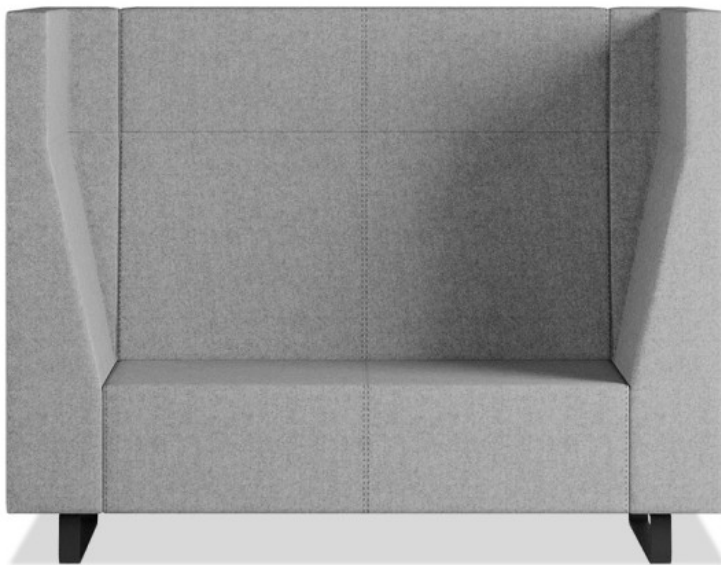

voo_voo:9xx

VV 922

: fiche produit

Les hauts dossiers uniques des canap s Voo_voo:9xx permettent de cr er des espaces priv s dans les grands espaces ouverts tels que les universit s, les centres de congr s ou les bureaux en open space.

La collection permet de construire n'importe quel arrangement de meubles avec des propri t s acoustiques lev es.

design:
Bejot Development Team

Site du produit
[lien vers le site](#)

bejot:

dimensions

VV 922

H: 1850 | 1 szt.
W: 1410 | St.
L: 860 | pc.

netto 86
brutto 115

VV 922

- A seat height: overall dimensions
- B seat height
- C chair height: overall dimensions
- D backrest height
- F chair width: overall dimensions
- G seat width
- H backrest width
- K height from the floor to the armrest
- M chair depth: overall dimensions
- N seat depth / seat length

Dimensions are approximate and may vary depending on the selected product configuration. The requirements of the standard are always met.

mat riaux disponibles pour la collection

1st price group	Fenno, Keimo, Sawana
2nd price group	Alpa, Charles, Charles - Studio Design, Cura, Pastel, Roccia, Valencia
3rd price group	Ally, Ally SD, Alpa-Studio Design, Blazer, Cura SD, Easy SD, Oceanic, Silvertex , Silvertex - Studio Design, Synergy, Synergy - Studio Design
4th price group	Oceanic-Studio Design, Remix - Studio Design
5th price group	Steelcut Trio 3
Cuir	Leather
Metal	Metal - powder coated