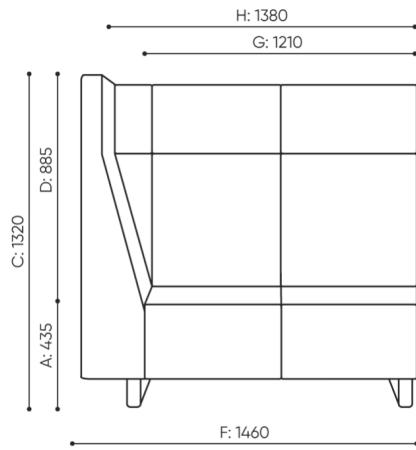

La collection permet de construire n'importe quel arrangement de meubles avec des propri t s acoustiques lev es.

design:
Bejot Development Team

Site du produit
[lien vers le site](#)

bejot:

dimensions

VV 9X2

H: 1450 | 1 szt.
W: 1410 | St.
L: 860 | pc.

netto 86
brutto 115

VV 902

H: 1600 | 1 szt.
W: 1410 | St.
L: 860 | pc.

netto 65
brutto 95

bejot:voo_voo:9xx

VV 912

- A seat height: overall dimensions
- B seat height
- C chair height: overall dimensions
- D backrest height
- F chair width: overall dimensions
- G seat width
- H backrest width
- K height from the floor to the armrest
- M chair depth: overall dimensions
- N seat depth / seat length

Dimensions are approximate and may vary depending on the selected product configuration. The requirements of the standard are always met.

mat riaux disponibles pour la collection

1st price group	Fenno, Keimo, Sawana
2nd price group	Alpa, Charles, Charles - Studio Design, Cura, Pastel, Roccia, Valencia
3rd price group	Ally, Ally SD, Alpa-Studio Design, Blazer, Cura SD, Easy SD, Oceanic, Silvertex , Silvertex - Studio Design, Synergy, Synergy - Studio Design
4th price group	Oceanic-Studio Design, Remix - Studio Design
5th price group	Steelcut Trio 3
Cuir	Leather
Metal	Metal - powder coated