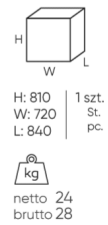

design:
Bejot Development Team

Site du produit
[lien vers le site](#)

bejot:

dimensions

VV 401

VV 401 / 4011

bejot:voo_voo

VV P600

VV 411 R/L

- A** seat height: overall dimensions
- B** seat height
- C** chair height: overall dimensions
- D** backrest height
- F** chair width: overall dimensions
- G** seat width
- H** backrest width
- K** height from the floor to the armrest
- M** chair depth: overall dimensions
- N** seat depth / seat length