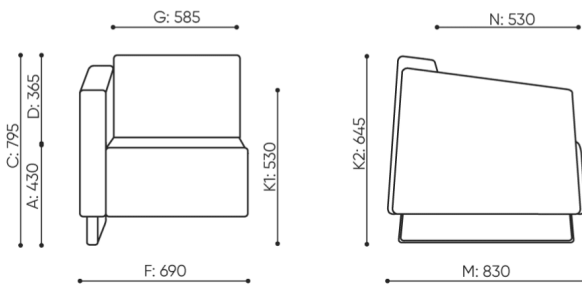

design:
Bejot Development Team

Site du produit
[lien vers le site](#)

bejot:

dimensions

VV 401

VV 401 / 4011

bejot:voo_voo

VV P600

VV 411 R/L

- A** seat height: overall dimensions
- B** seat height
- C** chair height: overall dimensions
- D** backrest height
- F** chair width: overall dimensions
- G** seat width
- H** backrest width
- K** height from the floor to the armrest
- M** chair depth: overall dimensions
- N** seat depth / seat length

Dimensions are approximate and may vary depending on the selected product configuration. The requirements of the standard are always met.

mat riaux disponibles pour la collection

1st price group	Fenno, Keimo, Sawana
2nd price group	Alpa, Charles, Charles - Studio Design, Cura, Pastel, Roccia, Valencia
3rd price group	Ally, Ally SD, Alpa-Studio Design, Blazer, Cura SD, Easy SD, Oceanic, Silvertex , Silvertex - Studio Design, Synergy, Synergy - Studio Design, Valencia - Studio Design
4th price group	Heritage, Oceanic-Studio Design, Remix - Studio Design
5th price group	Steelcut Trio 3
Cuir	Leather
Metal	Metal - powder coated
Decorative stitch	Decorative stitch