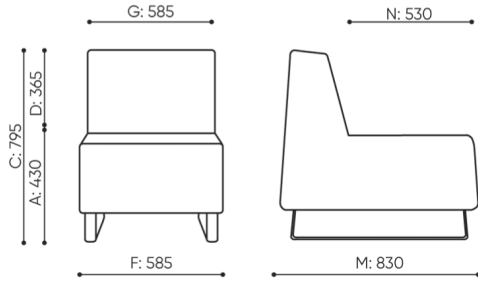

design:
Bejot Development Team

Site du produit
[lien vers le site](#)

bejot:

dimensions

VV 401

VV 401 / 4011

bejot:voo_voo

VV P600

VV 411 R/L

- A** seat height: overall dimensions
- B** seat height
- C** chair height: overall dimensions
- D** backrest height
- F** chair width: overall dimensions
- G** seat width
- H** backrest width
- K** height from the floor to the armrest
- M** chair depth: overall dimensions
- N** seat depth / seat length

Dimensions are approximate and may vary depending on the selected product configuration. The requirements of the standard are always met.

mat riaux disponibles pour la collection

1st price group	Fenno, Keimo, Sawana
2nd price group	Alpa, Charles, Charles - Studio Design, Cura, Pastel, Roccia, Valencia
3rd price group	Ally, Ally SD, Alpa-Studio Design, Blazer, Cura SD, Easy SD, Oceanic, Silvertex , Silvertex - Studio Design, Synergy, Synergy - Studio Design, Valencia - Studio Design
4th price group	Heritage, Oceanic-Studio Design, Remix - Studio Design
5th price group	Steelcut Trio 3
Cuir	Leather
Metal	Metal - powder coated
Decorative stitch	Decorative stitch