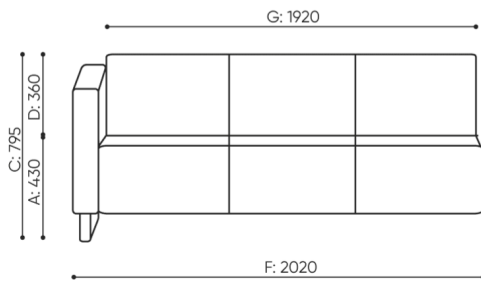

design:
Bejot Development Team

Site du produit
[lien vers le site](#)

bejot:

dimensions

VV 403

H: 900 | 1 szt.
W: 1970 | St.
L: 840 | pc.

netto 40
brutto 45

VV 403 / 4031

bejot:voo_voo

H: 810 | 1 szt.
W: 2050 | St.
L: 840 | pc.

netto 44
brutto 50

VV 413 R/L

- A seat height: overall dimensions
- B seat height
- C chair height: overall dimensions
- D backrest height
- F chair width: overall dimensions
- G seat width
- H backrest width
- K height from the floor to the armrest
- M chair depth: overall dimensions
- N seat depth / seat length

Dimensions are approximate and may vary depending on the selected product configuration. The requirements of the standard are always met.

mat riaux disponibles pour la collection

| | |
|-------------------|---|
| 1st price group | Fenno, Keimo, Sawana |
| 2nd price group | Alaska, Alpa, Charles, Charles - Studio Design, Cura, Pastel, Roccia, Valencia |
| 3rd price group | Ally, Ally SD, Alpa-Studio Design, Blazer, Cura SD, Easy SD, Oceanic, Silvertex , Silvertex - Studio Design, Synergy, Synergy - Studio Design, Valencia - Studio Design |
| 4th price group | Heritage, Oceanic-Studio Design, Remix - Studio Design |
| 5th price group | Steelcut Trio 3 |
| Cuir | Leather |
| Metal | Metal - powder coated |
| Decorative stitch | Decorative stitch |