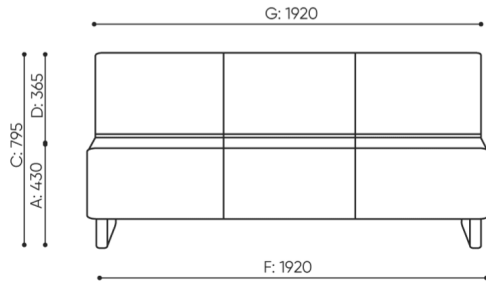

design:
Bejot Development Team

Site du produit
[lien vers le site](#)

bejot:

dimensions

VV 403

H: 900 | 1 szt.
W: 1970 | St.
L: 840 | pc.

netto 40
brutto 45

VV 403 / 4031

bejot:voo_voo

H: 810 | 1 szt.
W: 2050 | St.
L: 840 | pc.

netto 44
brutto 50

VV 413 R/L

- A seat height: overall dimensions
- B seat height
- C chair height: overall dimensions
- D backrest height
- F chair width: overall dimensions
- G seat width
- H backrest width
- K height from the floor to the armrest
- M chair depth: overall dimensions
- N seat depth / seat length

Dimensions are approximate and may vary depending on the selected product configuration. The requirements of the standard are always met.

mat riaux disponibles pour la collection

| | |
|-------------------|---|
| 1st price group | Fenno, Keimo, Sawana |
| 2nd price group | Alaska, Alpa, Charles, Charles - Studio Design, Cura, Pastel, Roccia, Valencia |
| 3rd price group | Ally, Ally SD, Alpa-Studio Design, Blazer, Cura SD, Easy SD, Oceanic, Silvertex , Silvertex - Studio Design, Synergy, Synergy - Studio Design, Valencia - Studio Design |
| 4th price group | Heritage, Oceanic-Studio Design, Remix - Studio Design |
| 5th price group | Steelcut Trio 3 |
| Cuir | Leather |
| Metal | Metal - powder coated |
| Decorative stitch | Decorative stitch |