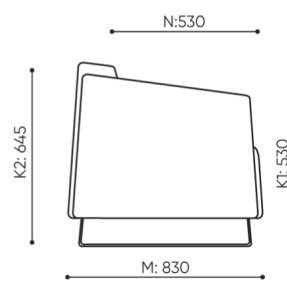

design:
Bejot Development Team

Site du produit
[lien vers le site](#)

bejot:

dimensions

VV 403

H: 900 | 1 szt.
W: 1970 | St.
L: 840 | pc.

netto 40
brutto 45

VV 403 / 4031

bejot:voo_voo

H: 810 | 1 szt.
W: 2050 | St.
L: 840 | pc.

netto 44
brutto 50

VV 413 R/L

- A seat height: overall dimensions
- B seat height
- C chair height: overall dimensions
- D backrest height
- F chair width: overall dimensions
- G seat width
- H backrest width
- K height from the floor to the armrest
- M chair depth: overall dimensions
- N seat depth / seat length

Dimensions are approximate and may vary depending on the selected product configuration. The requirements of the standard are always met.

mat riaux disponibles pour la collection

| | |
|-------------------|---|
| 1st price group | Fenno, Keimo, Sawana |
| 2nd price group | Alaska, Alpa, Charles, Charles - Studio Design, Cura, Pastel, Roccia, Valencia |
| 3rd price group | Ally, Ally SD, Alpa-Studio Design, Blazer, Cura SD, Easy SD, Oceanic, Silvertex , Silvertex - Studio Design, Synergy, Synergy - Studio Design, Valencia - Studio Design |
| 4th price group | Heritage, Oceanic-Studio Design, Remix - Studio Design |
| 5th price group | Steelcut Trio 3 |
| Cuir | Leather |
| Metal | Metal - powder coated |
| Decorative stitch | Decorative stitch |