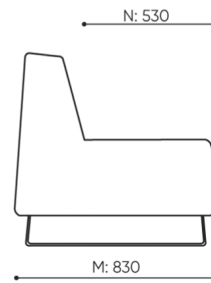

design:
Bejot Development Team

Site du produit
[lien vers le site](#)

bejot:

dimensions

VV 403

H: 900 | 1 szt.
W: 1970 | St.
L: 840 | pc.

netto 40
brutto 45

VV 403 / 4031

bejot:voo_voo

H: 810 | 1 szt.
W: 2050 | St.
L: 840 | pc.

netto 44
brutto 50

VV 413 R/L

- A seat height: overall dimensions
- B seat height
- C chair height: overall dimensions
- D backrest height
- F chair width: overall dimensions
- G seat width
- H backrest width
- K height from the floor to the armrest
- M chair depth: overall dimensions
- N seat depth / seat length