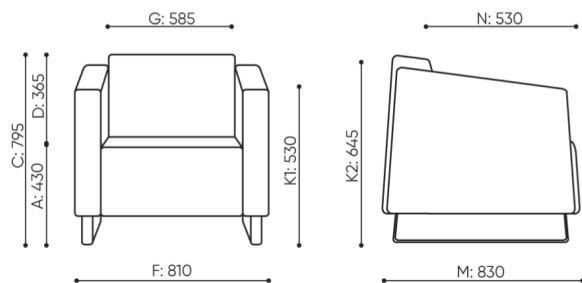

# dimensions

VV 421

H: 810 | 1 szt.  
W: 840 | St.  
L: 840 | pc.

netto 35  
brutto 38

VV 421

bejot:voo\_voo

- A seat height: overall dimensions
- B seat height
- C chair height: overall dimensions
- D backrest height
- F chair width: overall dimensions
- G seat width
- H backrest width
- K height from the floor to the armrest
- M chair depth: overall dimensions
- N seat depth / seat length

Dimensions are approximate and may vary depending on the selected product configuration. The requirements of the standard are always met.