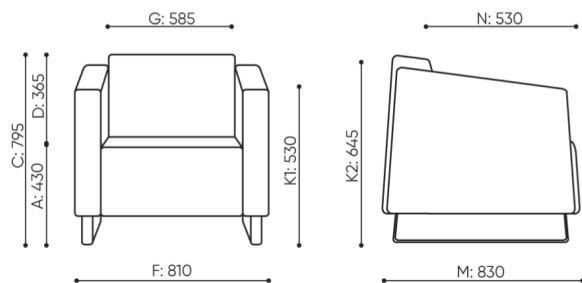

design:
Bejot Development Team

Site du produit
[lien vers le site](#)

bejot:

dimensions

VV 421

H: 810 | 1 szt.
W: 840 | St.
L: 840 | pc.

netto 35
brutto 38

VV 421

bejot:voo_voo

- A seat height: overall dimensions
- B seat height
- C chair height: overall dimensions
- D backrest height
- F chair width: overall dimensions
- G seat width
- H backrest width
- K height from the floor to the armrest
- M chair depth: overall dimensions
- N seat depth / seat length

Dimensions are approximate and may vary depending on the selected product configuration. The requirements of the standard are always met.

mat riaux disponibles pour la collection

1st price group	Fenno, Keimo, Sawana
2nd price group	Alpa, Charles, Charles - Studio Design, Cura, Pastel, Roccia, Valencia
3rd price group	Ally, Ally SD, Alpa-Studio Design, Blazer, Cura SD, Easy SD, Oceanic, Silvertex , Silvertex - Studio Design, Synergy, Synergy - Studio Design, Valencia - Studio Design
4th price group	Heritage, Oceanic-Studio Design, Remix - Studio Design
5th price group	Steelcut Trio 3
Cuir	Leather
Metal	Metal - powder coated
Decorative stitch	Decorative stitch