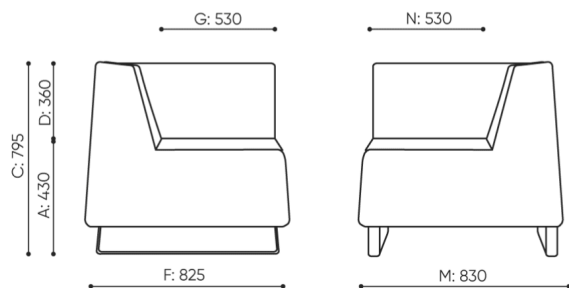

design:
Bejot Development Team

Site du produit
[lien vers le site](#)

bejot:

dimensions

VV C01

H: 810
W: 850
L: 840

1 szt.
St.
pc.

netto 27
brutto 32

VV C 01

- A seat height: overall dimensions
- B seat height
- C chair height: overall dimensions
- D backrest height
- F chair width: overall dimensions
- G seat width
- H backrest width
- K height from the floor to the armrest
- M chair depth: overall dimensions
- N seat depth / seat length

Dimensions are approximate and may vary depending on the selected product configuration. The requirements of the standard are always met.

mat riaux disponibles pour la collection

1st price group	Fenno, Keimo, Sawana
2nd price group	Alaska, Alpa, Charles, Charles - Studio Design, Cura, Pastel, Roccia, Valencia
3rd price group	Ally, Ally SD, Alpa-Studio Design, Blazer, Cura SD, Easy SD, Oceanic, Silvertex , Silvertex - Studio Design, Synergy, Synergy - Studio Design, Valencia - Studio Design
4th price group	Heritage, Oceanic-Studio Design, Remix - Studio Design
5th price group	Steelcut Trio 3
Cuir	Leather
Metal	Metal - powder coated
Decorative stitch	Decorative stitch