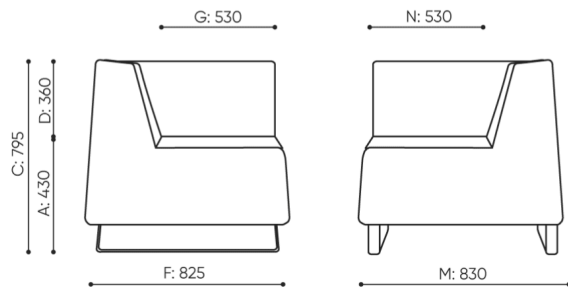

# dimensions

VV C01

H: 810  
W: 850  
L: 840

1 szt.  
St.  
pc.

netto 27  
brutto 32

VV C 01

- A seat height: overall dimensions
- B seat height
- C chair height: overall dimensions
- D backrest height
- F chair width: overall dimensions
- G seat width
- H backrest width
- K height from the floor to the armrest
- M chair depth: overall dimensions
- N seat depth / seat length

Dimensions are approximate and may vary depending on the selected product configuration. The requirements of the standard are always met.