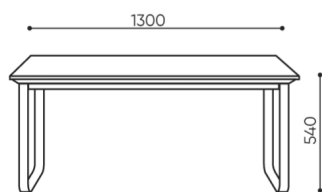

# dimensions

VV TS4

H: 570 | 1 szt.  
W: 1410 | St.  
L: 810 | pc.

netto 26  
brutto 31

VV TS 4

**H** height: overall dimensions

**W** width: overall dimensions

**L** epth: overall dimensions