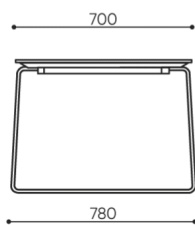

# dimensions

VV TS4

H: 570 | 1 szt.  
W: 1410 | St.  
L: 810 | pc.

netto 26  
brutto 31

VV TS 4

**H** height: overall dimensions

**W** width: overall dimensions

**L** epth: overall dimensions